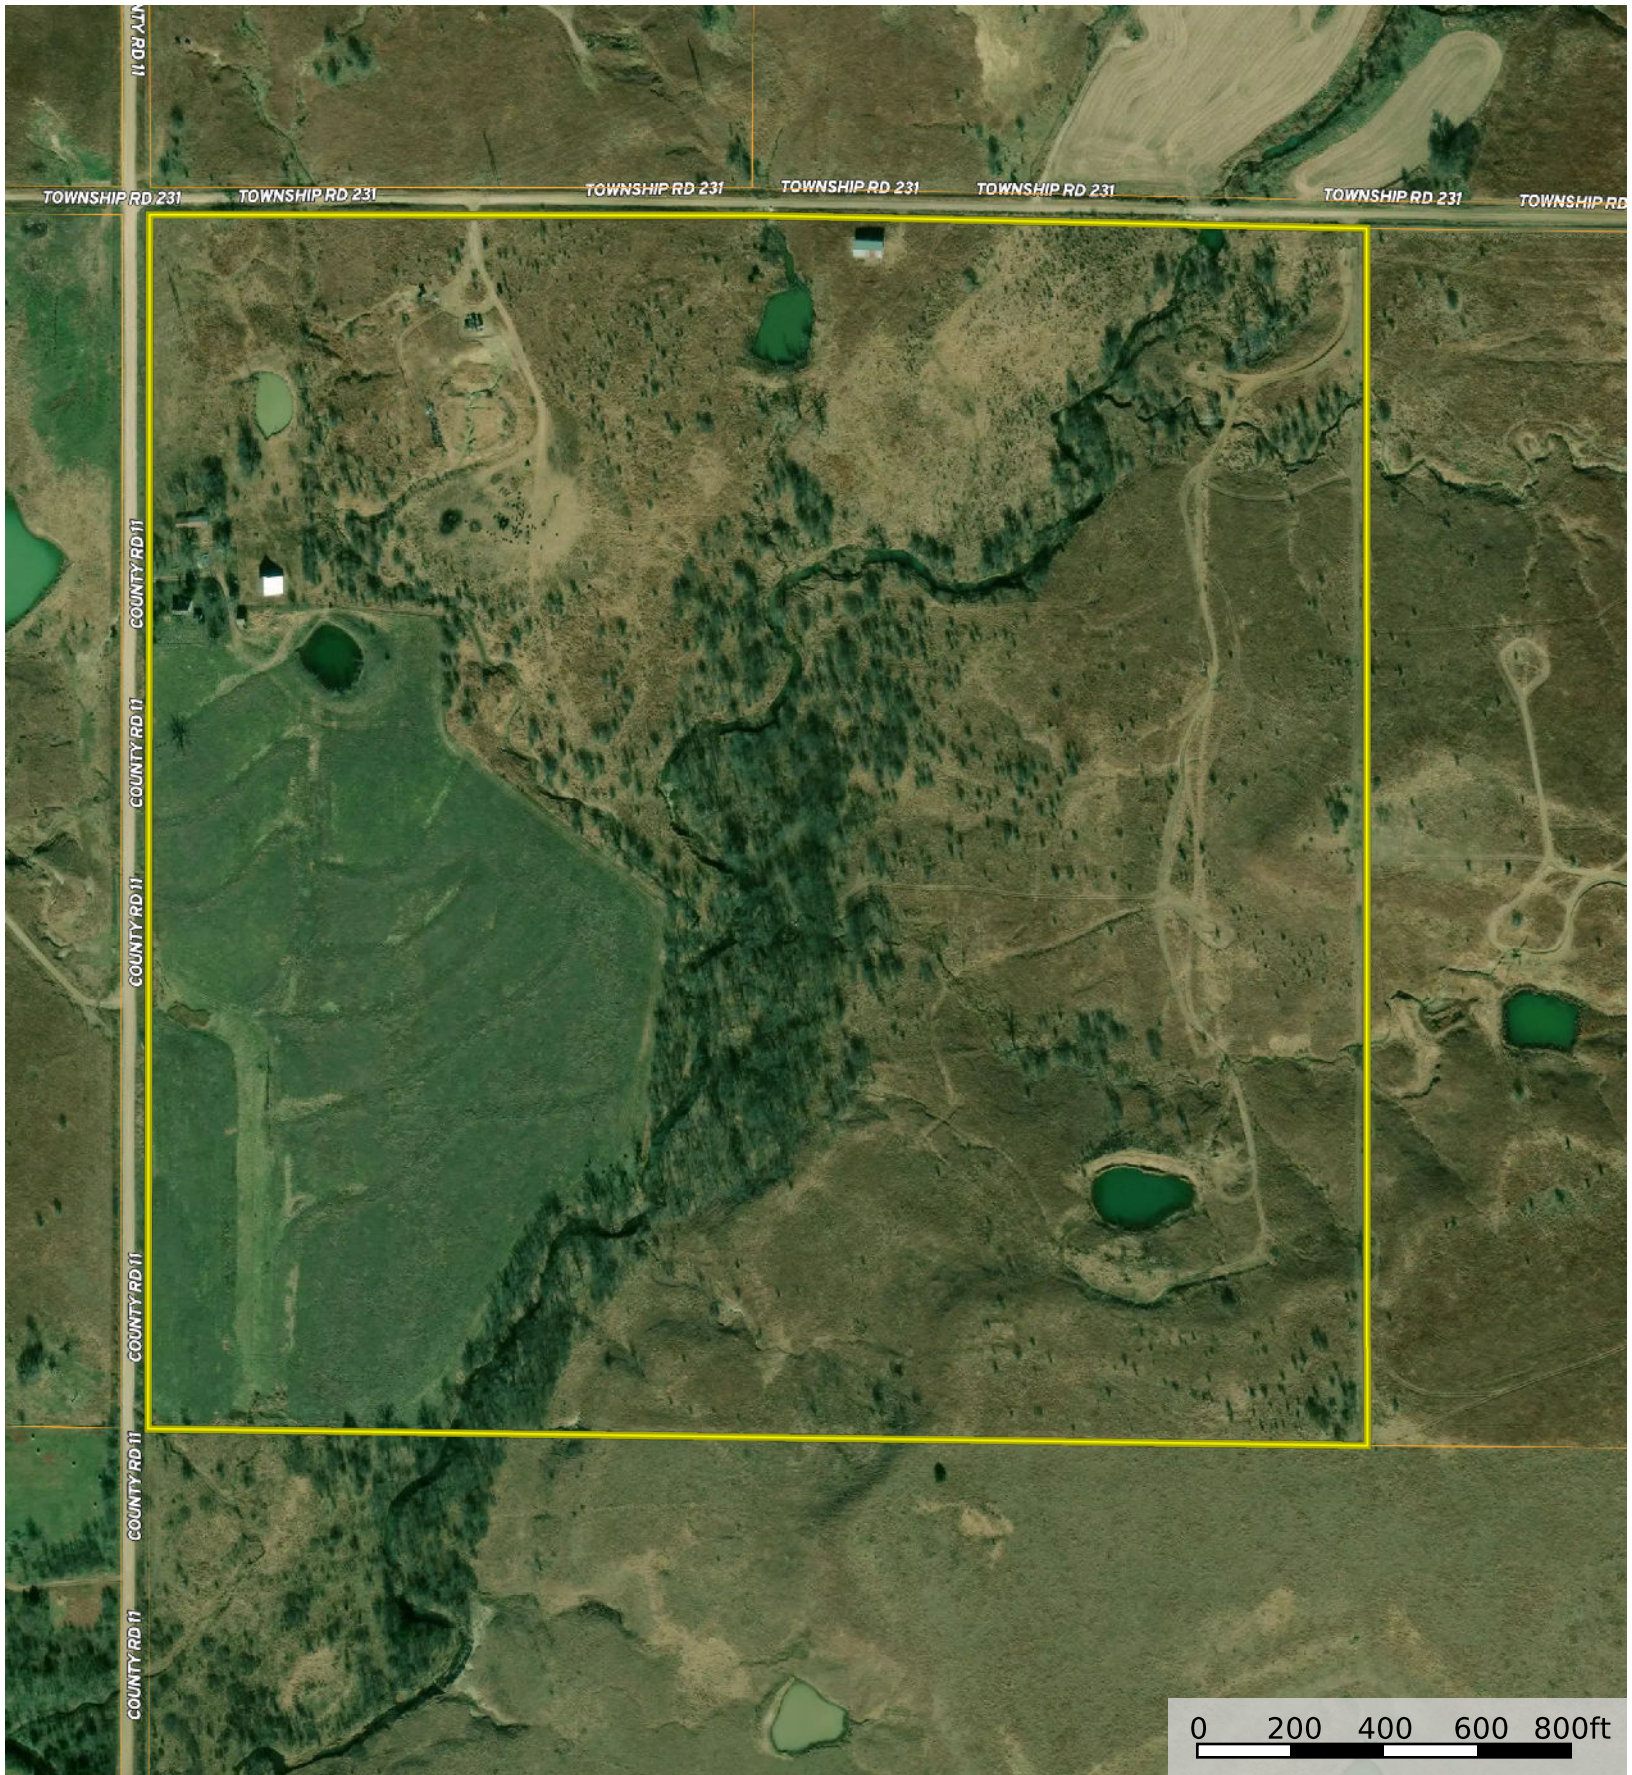

# Sauder Tract 6

Greenwood County, Kansas, 160 AC +/-

Boundary

**Cameron Roth**  
P: (620) 888-3040

[vaughnroth.com](http://vaughnroth.com)

PO Box 225, Burlington, KS 66839

The information contained herein was obtained from sources deemed to be reliable. Land id™ Services makes no warranties or guarantees as to the completeness or accuracy thereof.