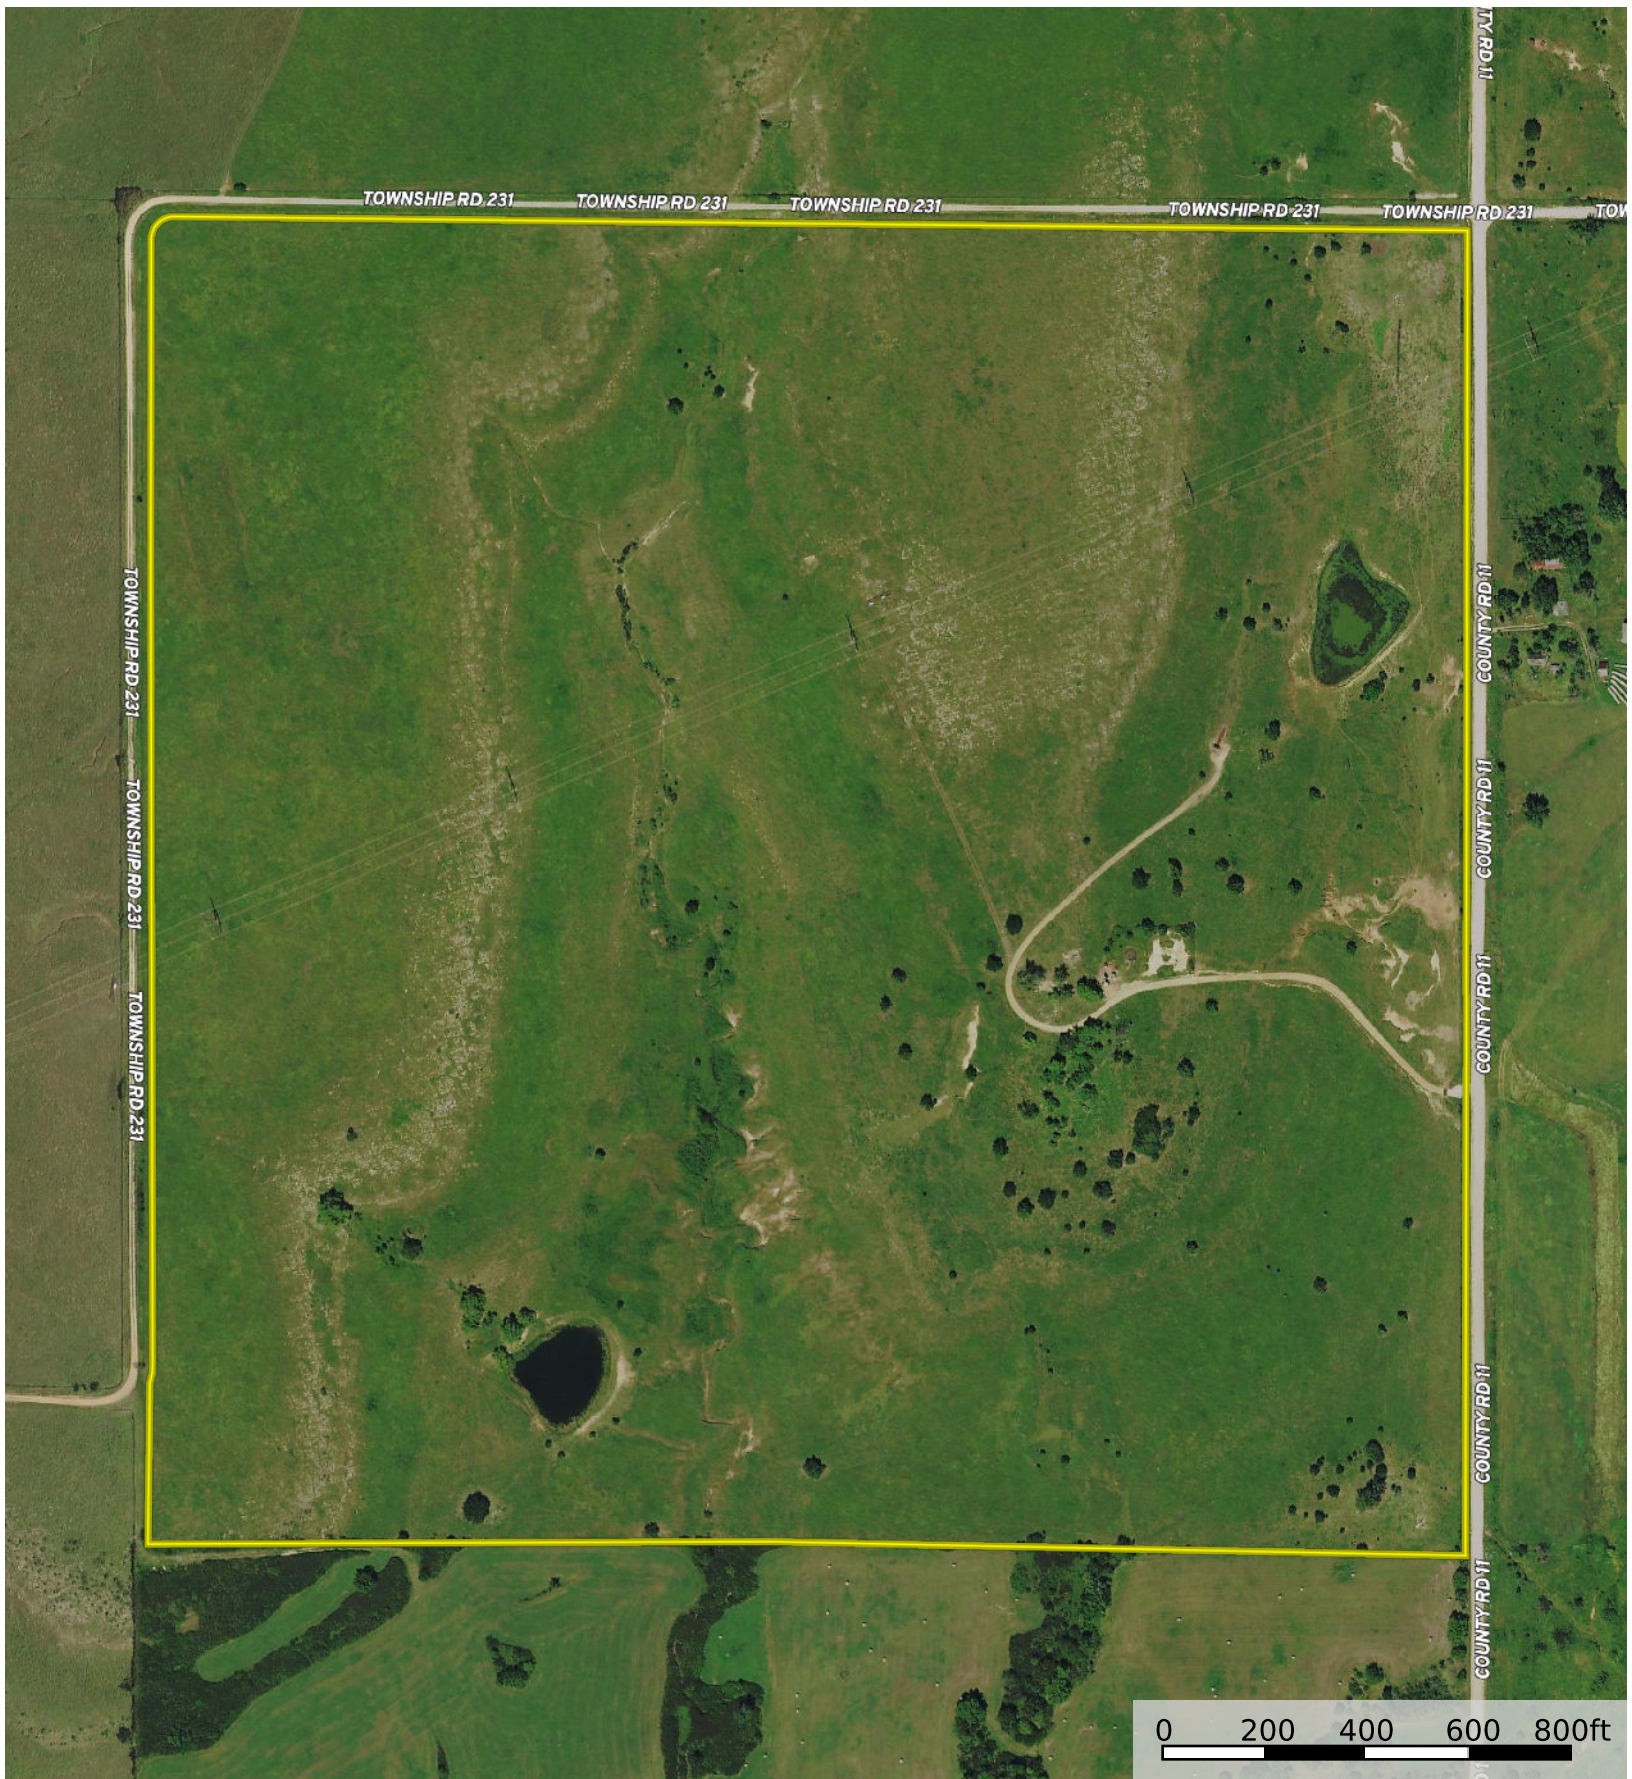

Sauder Tract 8

Greenwood County, Kansas, 160 AC +/-

Boundary