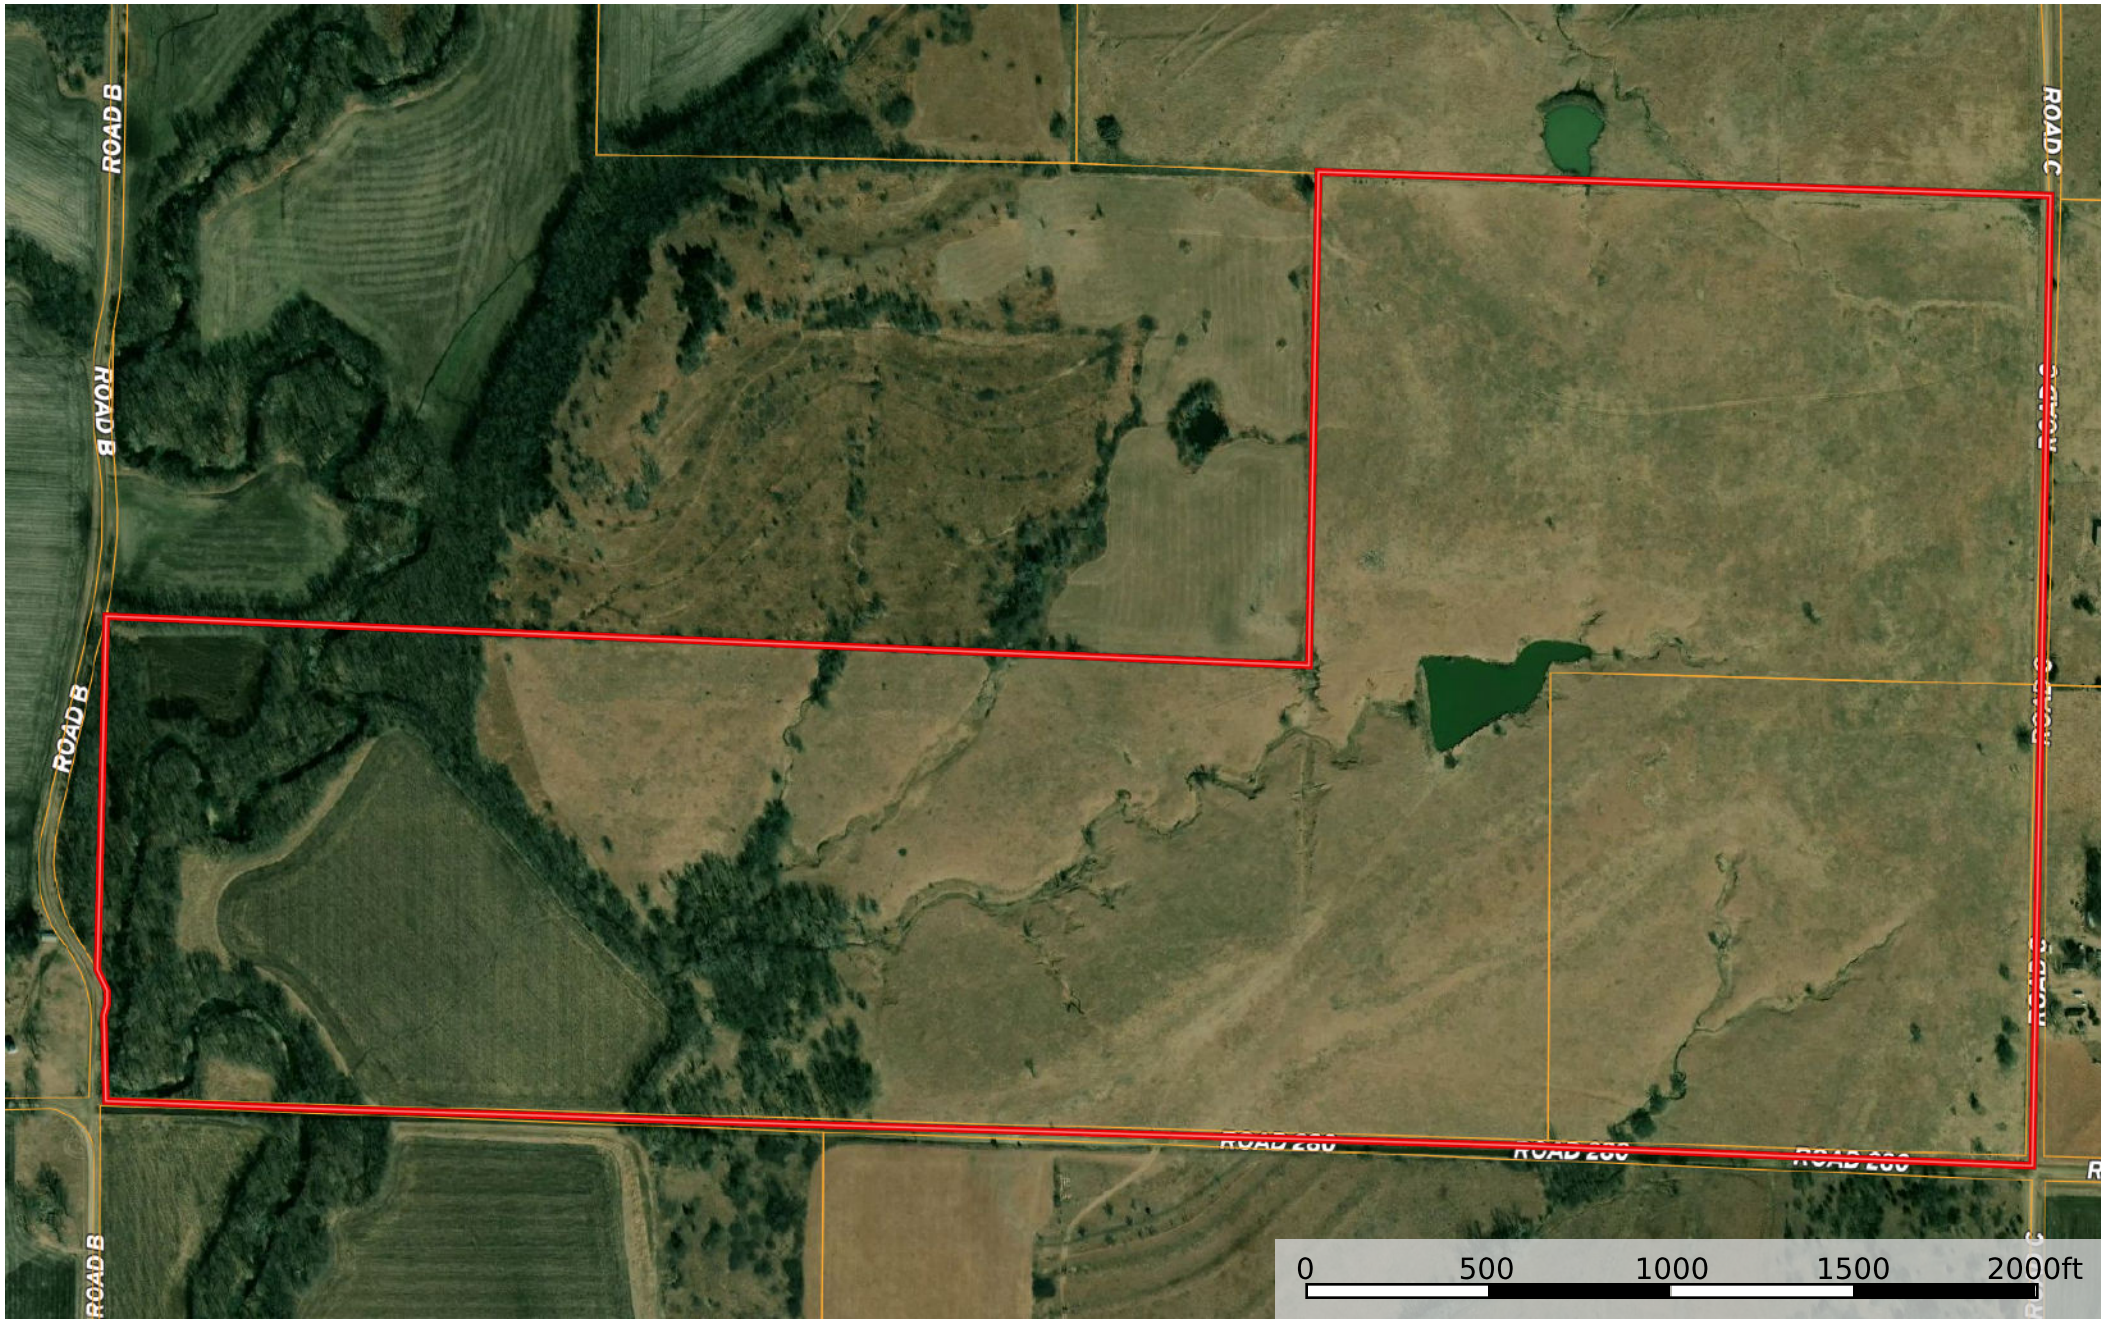

KLM Tract 1

Lyon County, Kansas, 220 AC +/-

 Boundary