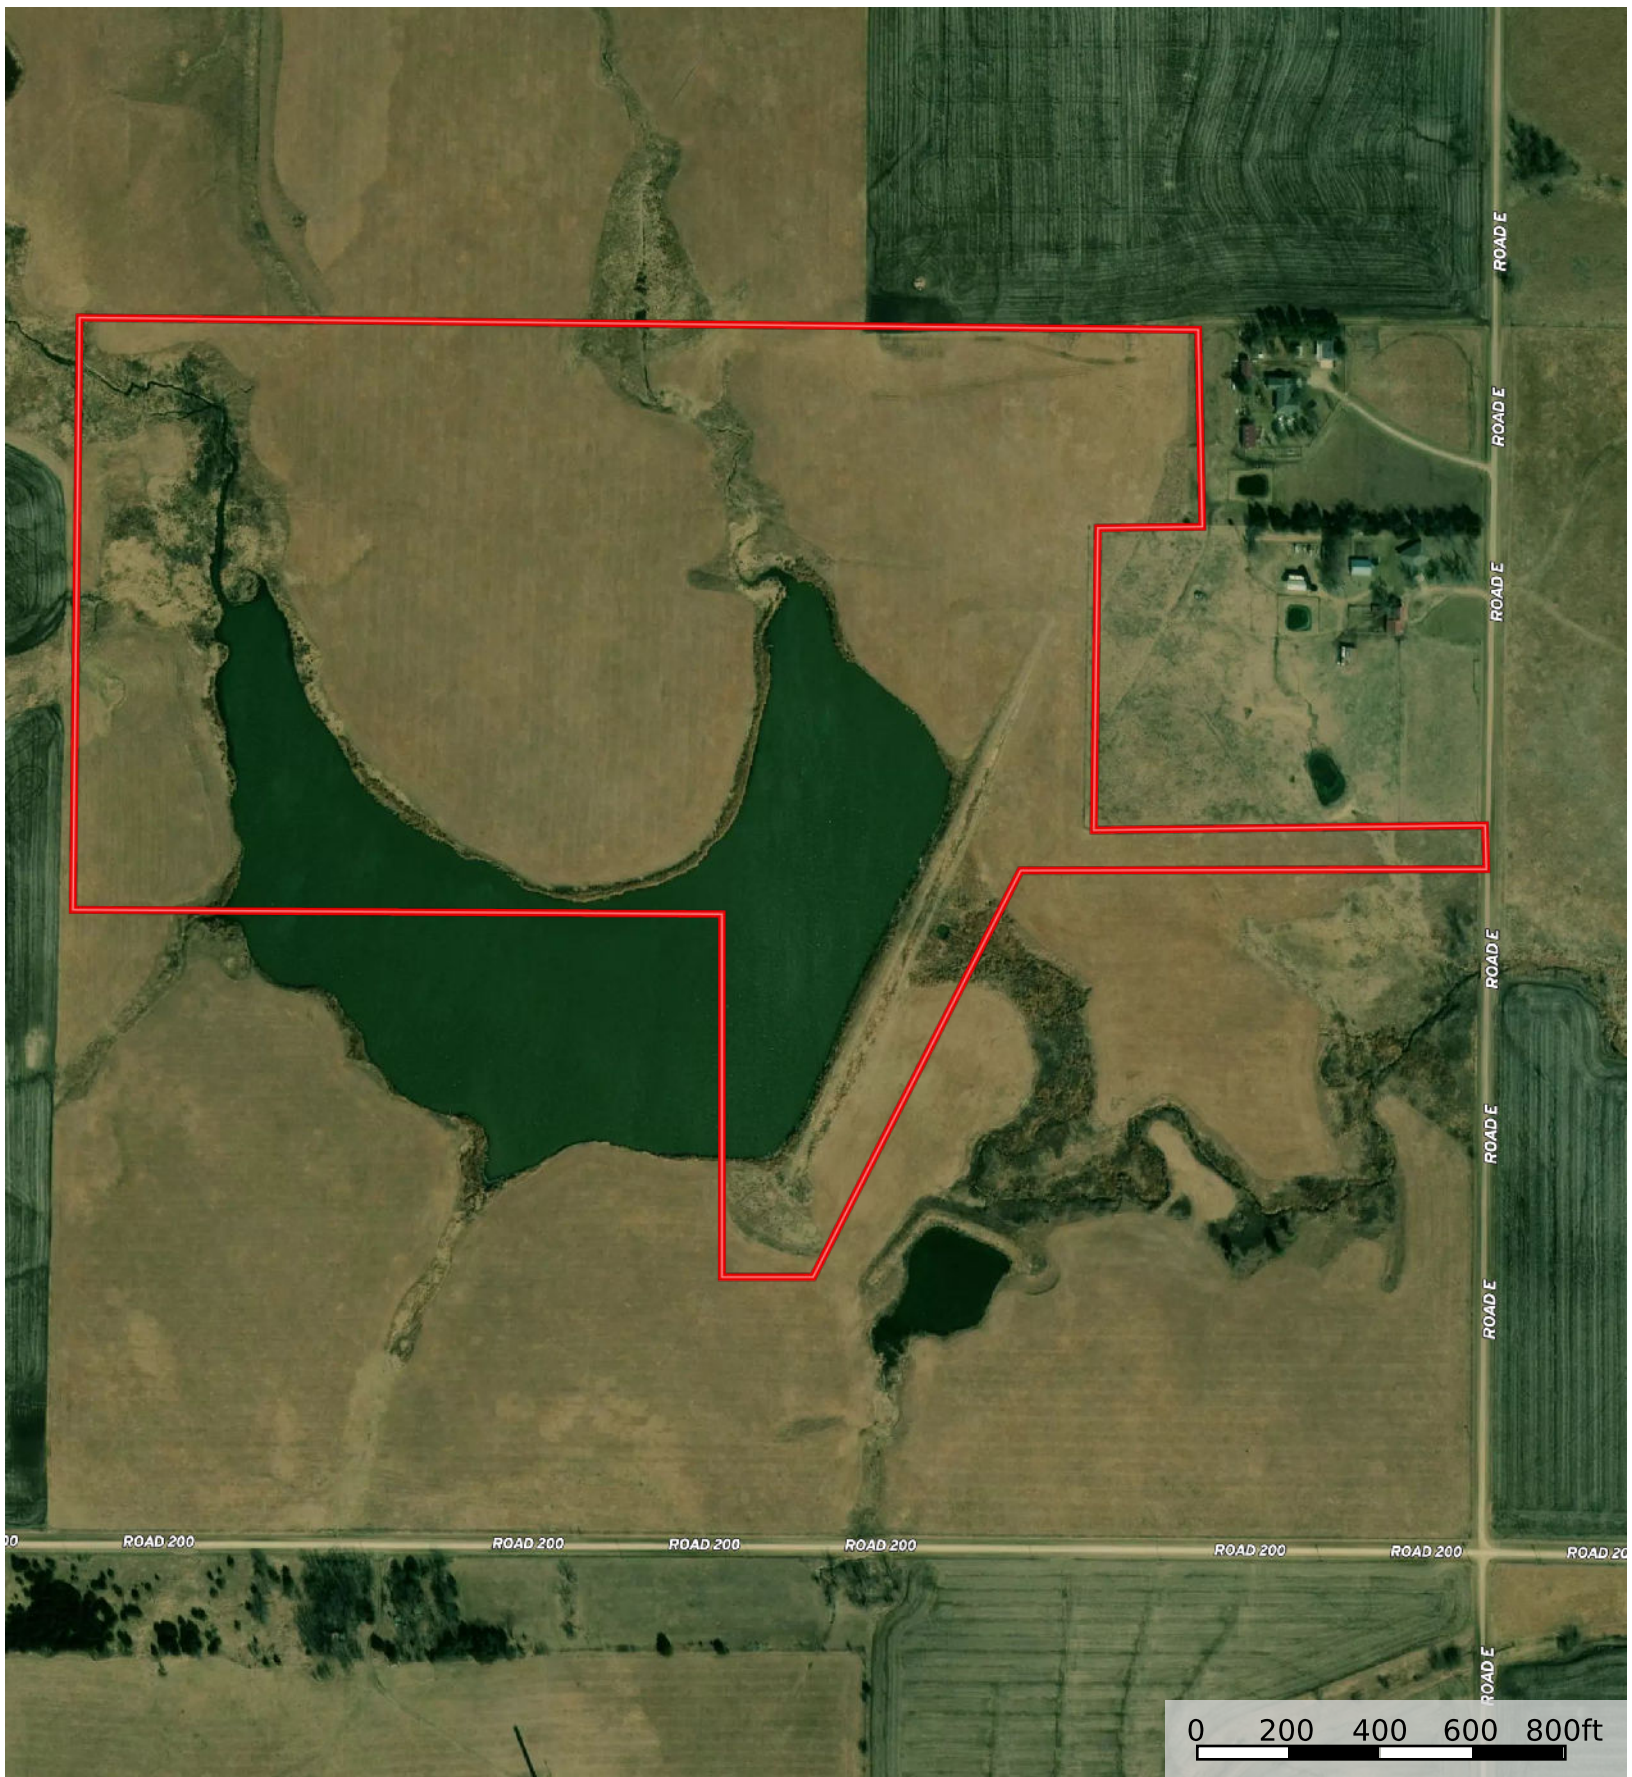

Golden 77

Lyon County, Kansas, 77 AC +/-

 Boundary