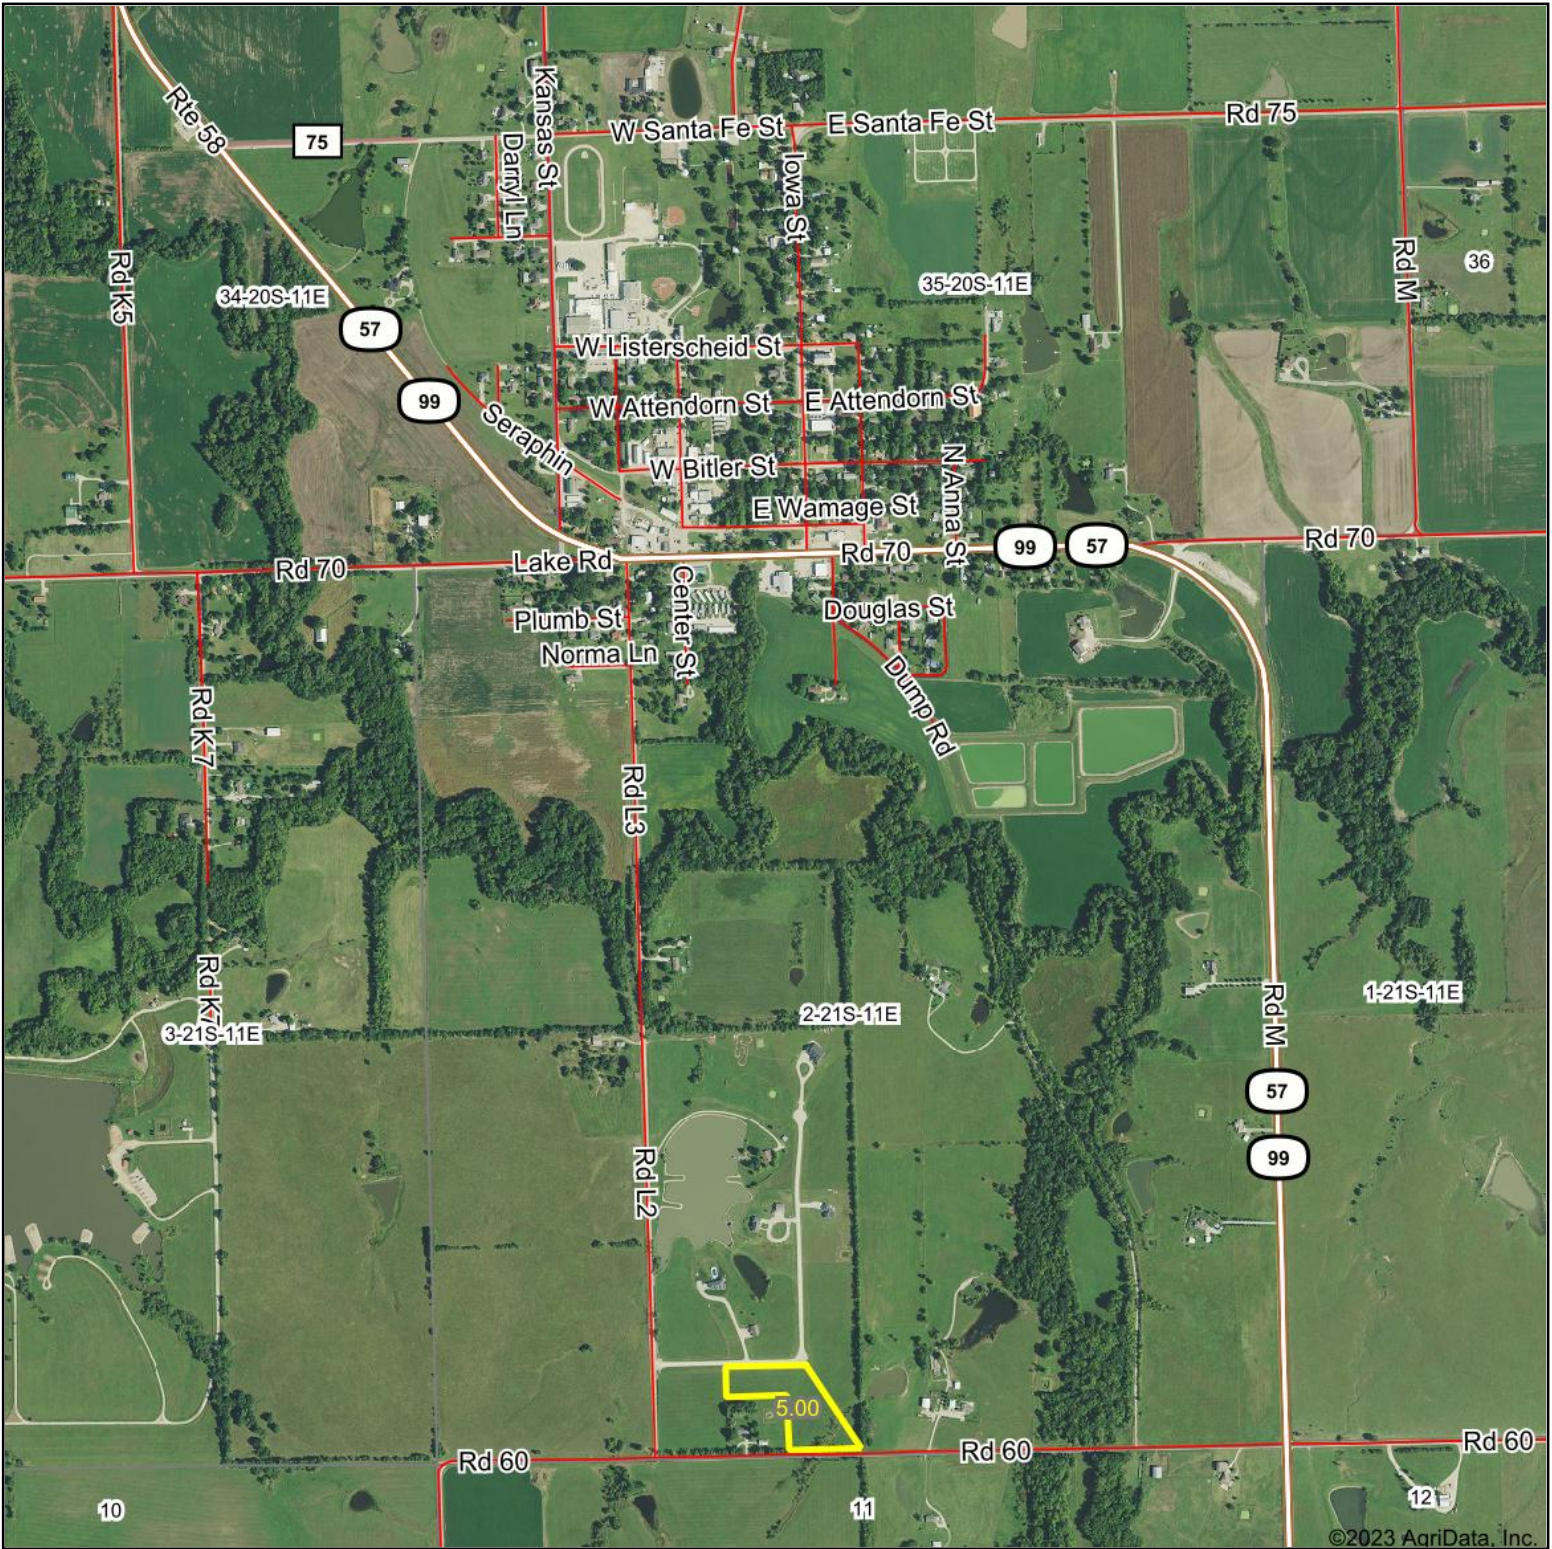

Aerial Map

©2023 AgriData, Inc.

Boundary Center: 38.245485, -96.166843

2-21S-11E
Lyon County
Kansas