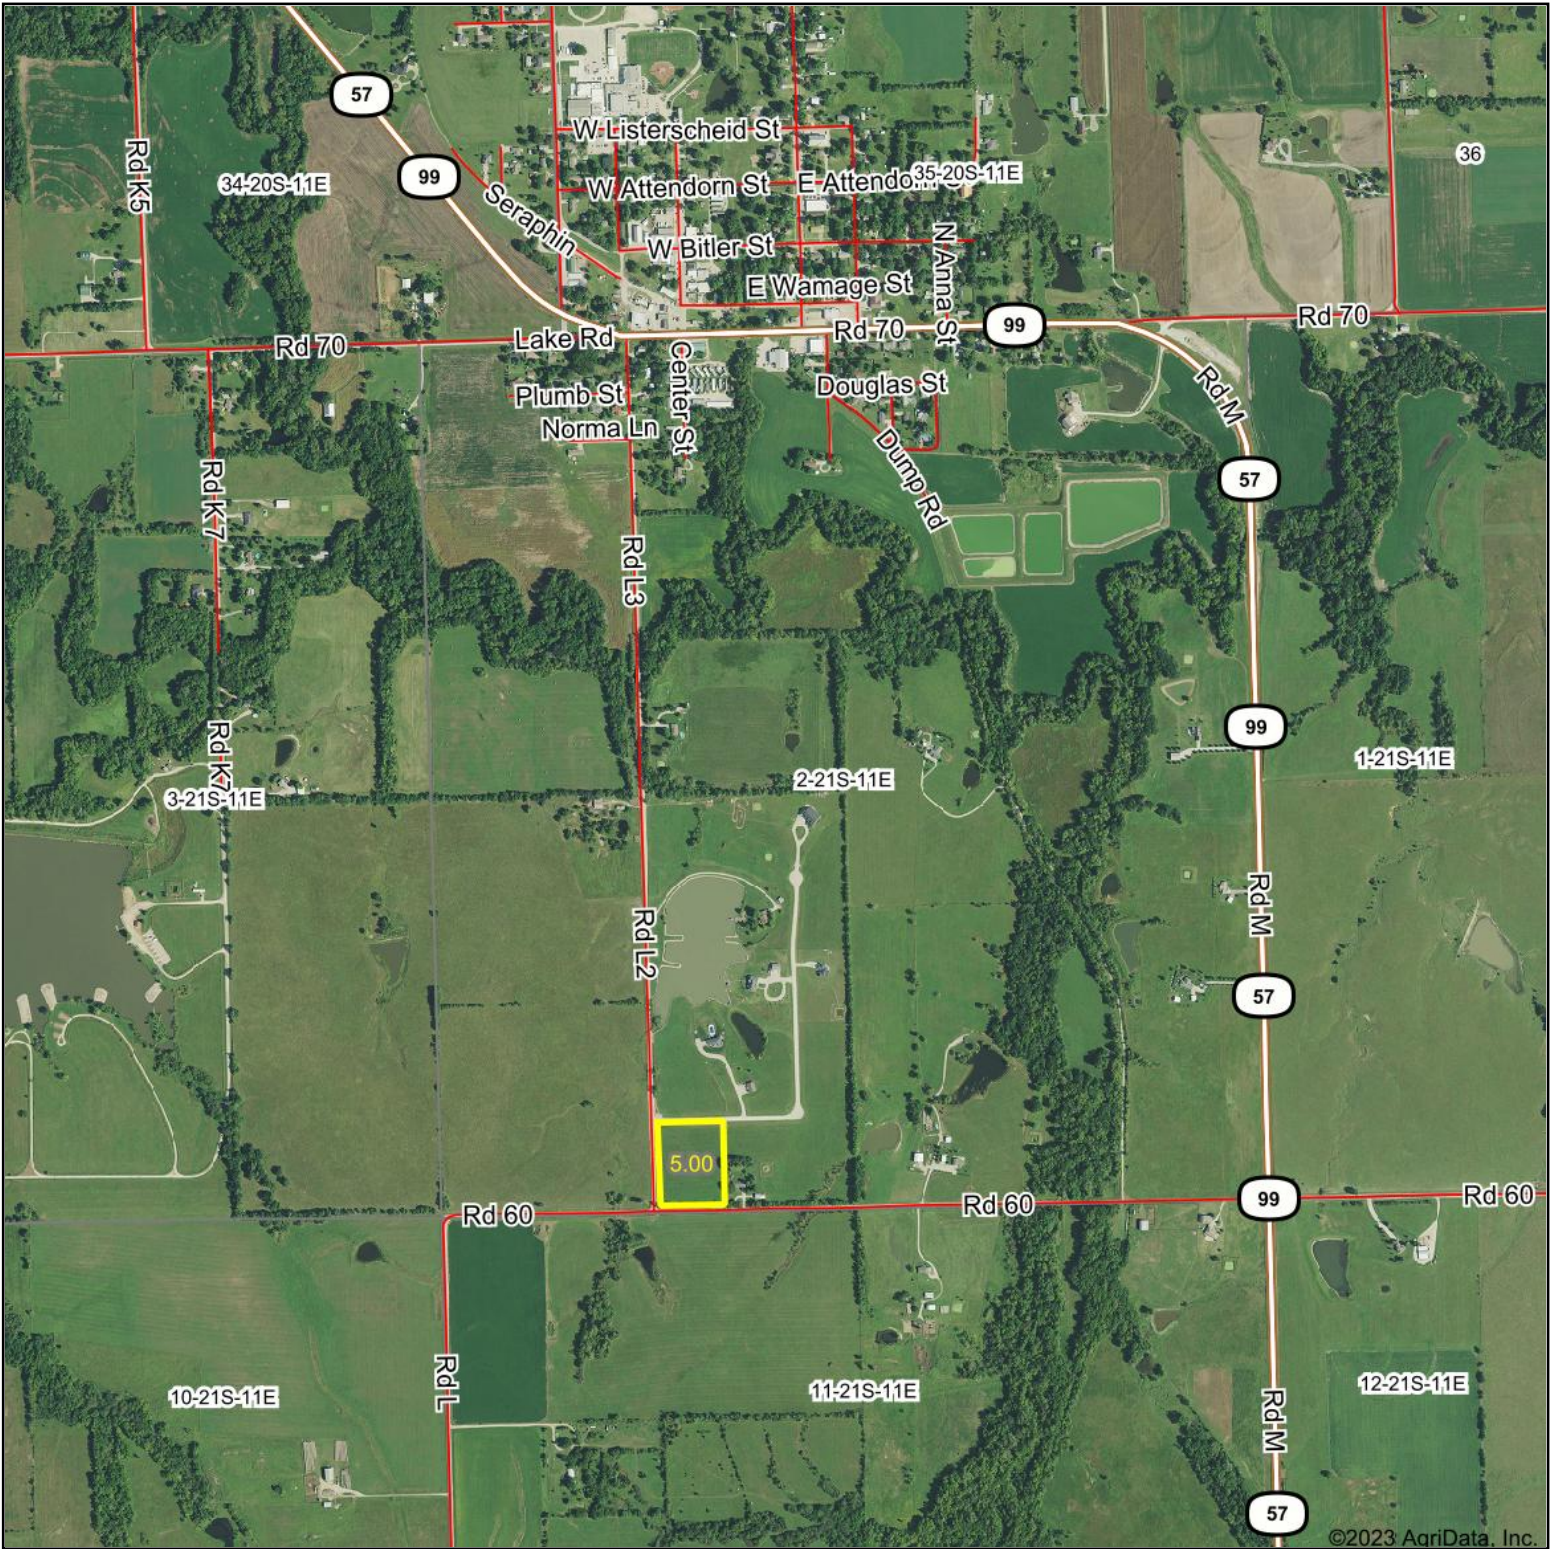

Aerial Map

Boundary Center: 38.245517, -96.168981

2-21S-11E
Lyon County
Kansas