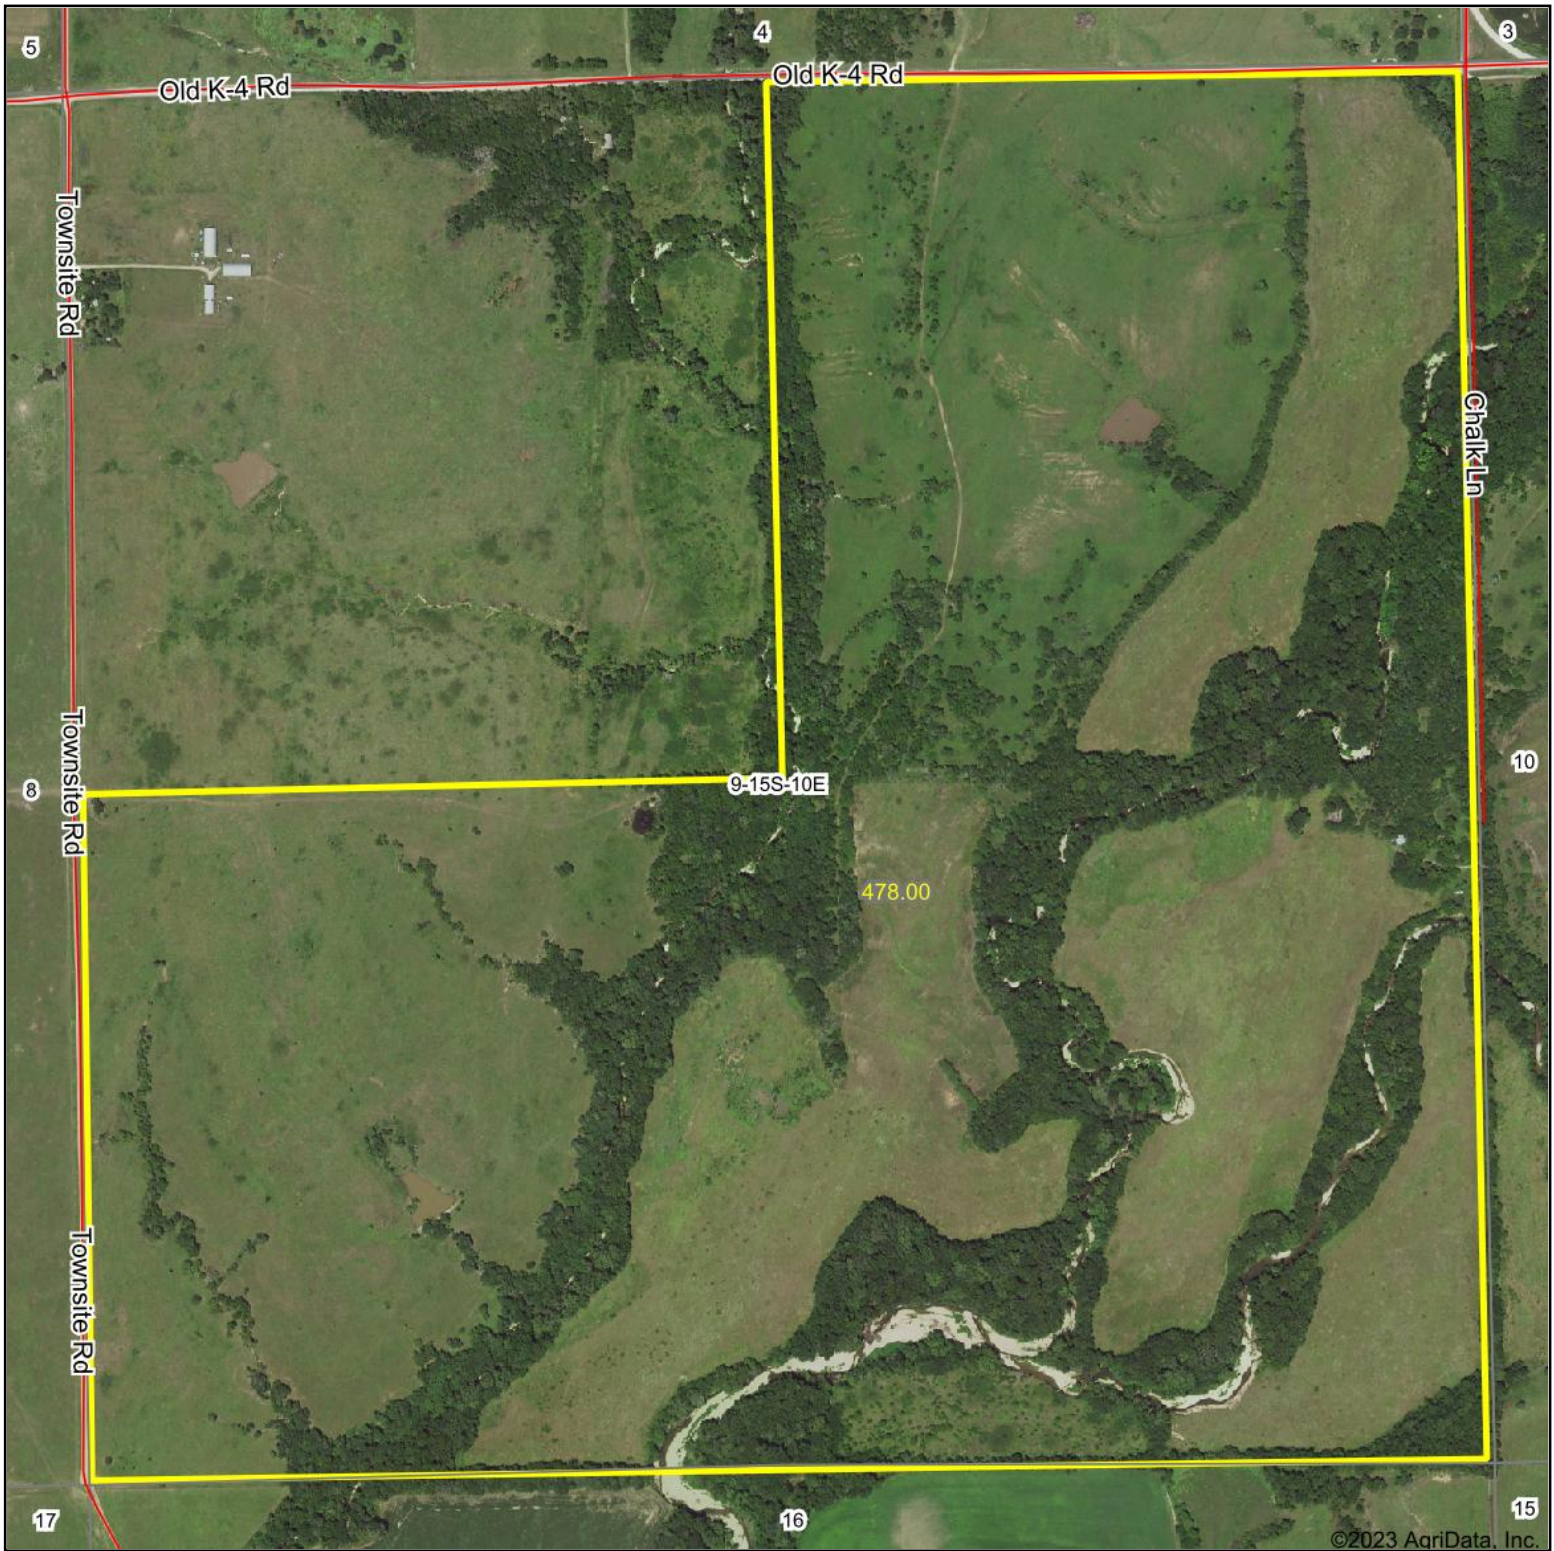

Aerial Map

Boundary Center: 38.760716, -96.307355

9-15S-10E
Wabaunsee County
Kansas