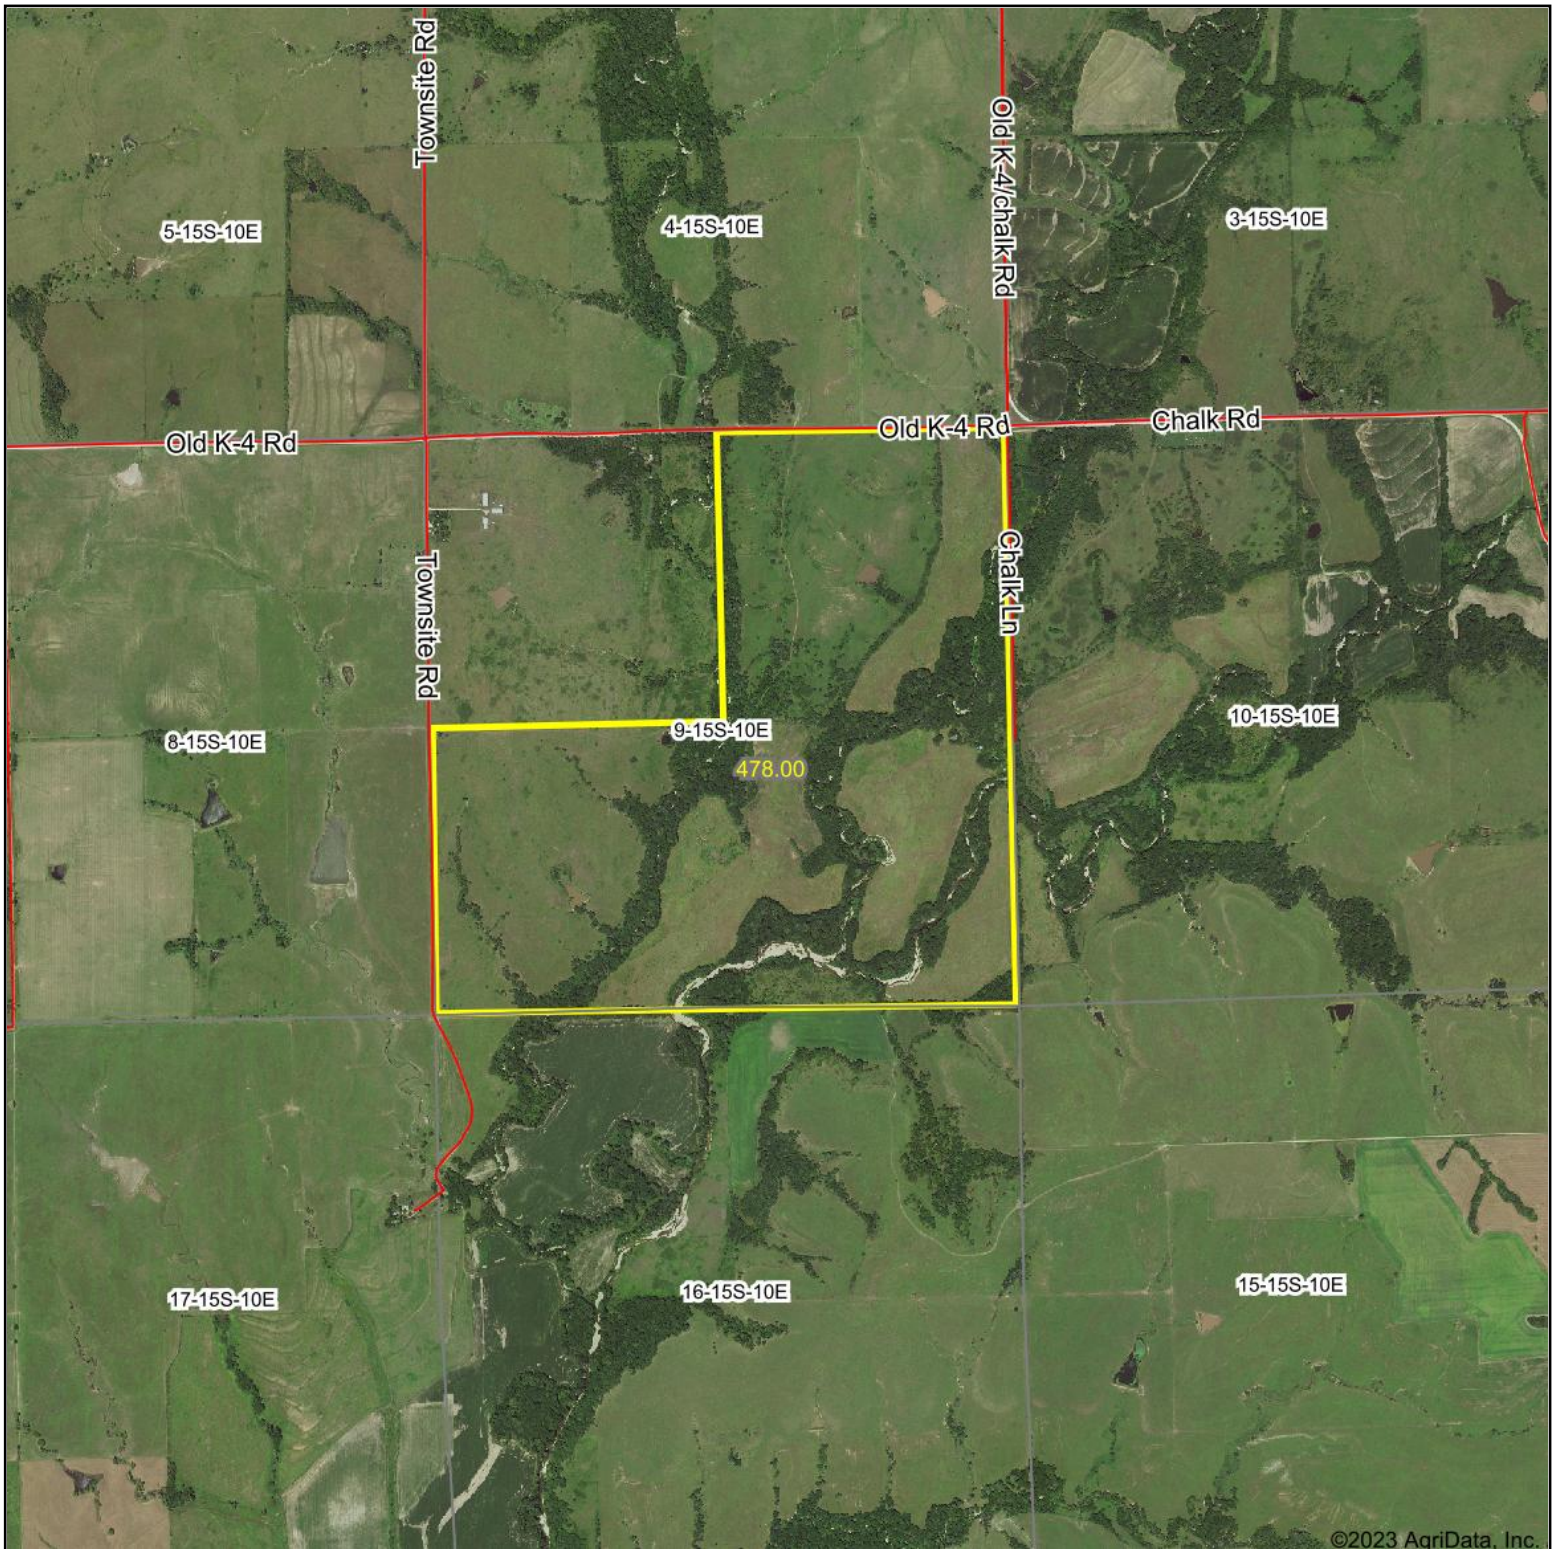

Aerial Map

©2023 AgriData, Inc.

Boundary Center: 38.760716, -96.307355

9-15S-10E
Wabaunsee County
Kansas