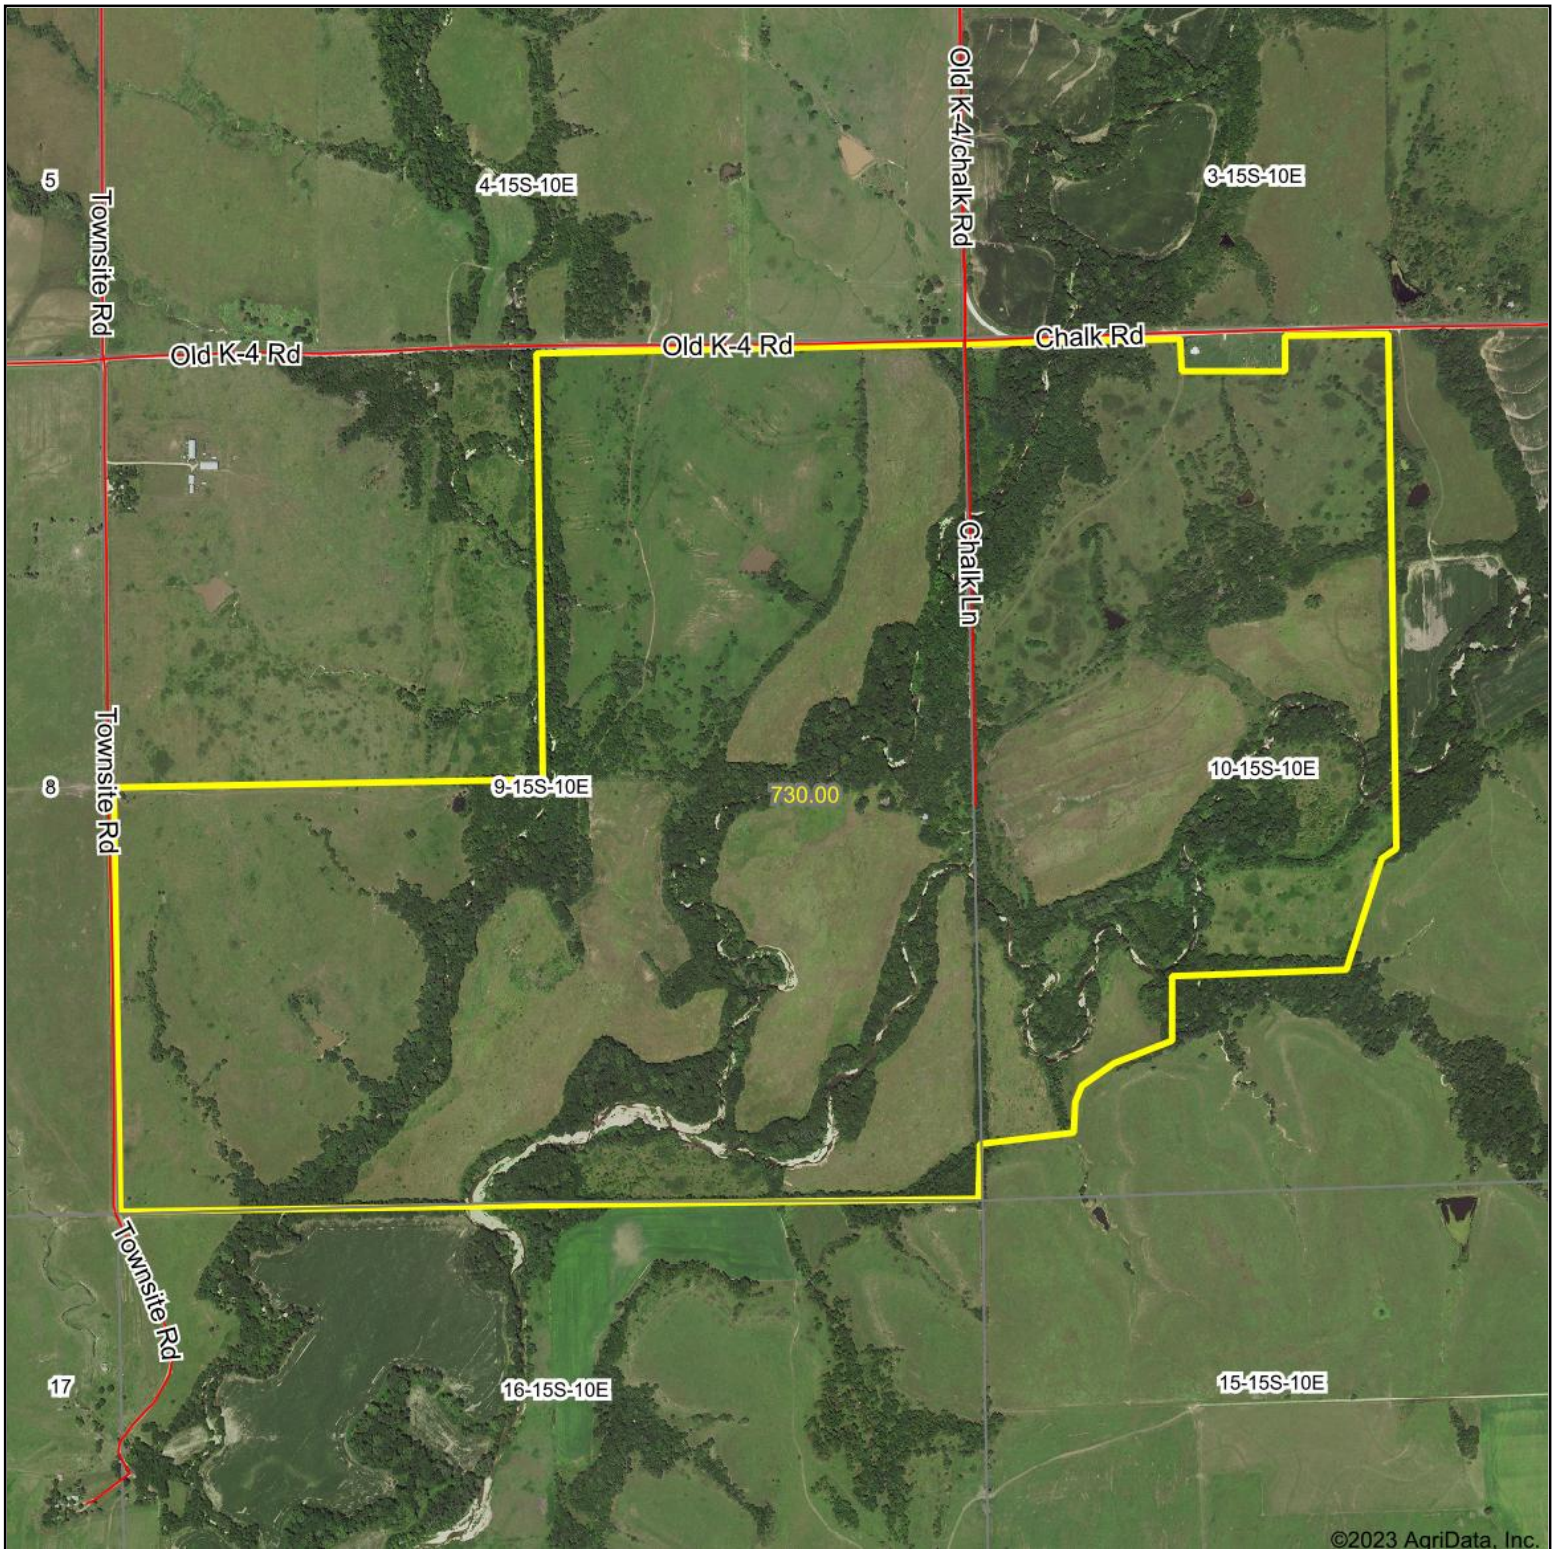

Aerial Map

©2023 AgriData, Inc.

Boundary Center: 38.760683, -96.302709

9-15S-10E
Wabaunsee County
Kansas

Maps Provided By:

CUSTOMIZED ONLINE MAPPING
© AgriData, Inc. 2023 www.AgriDataInc.com

11/20/2023