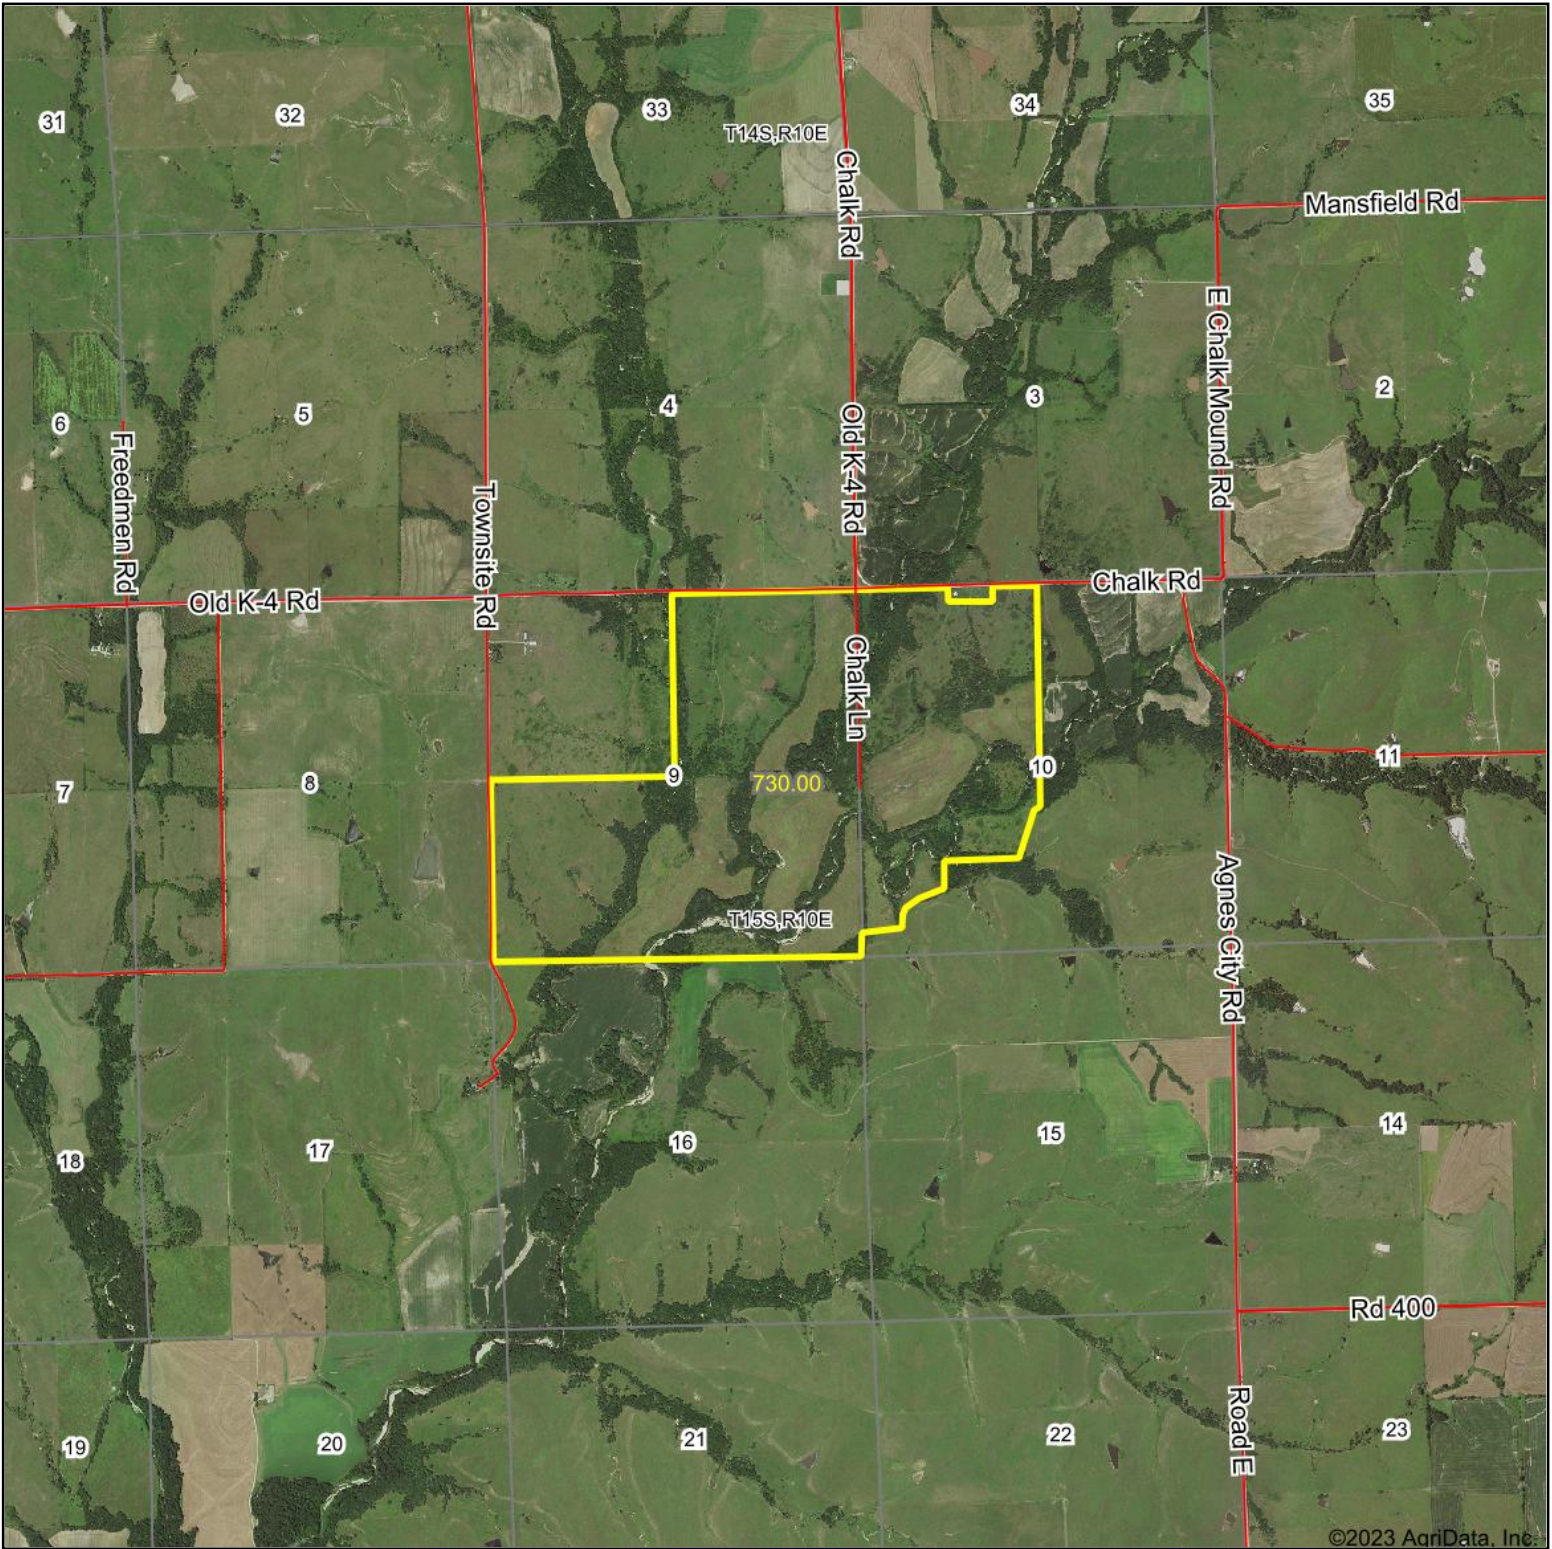

Aerial Map

Boundary Center: 38.760683, -96.302709

9-15S-10E
Wabaunsee County
Kansas