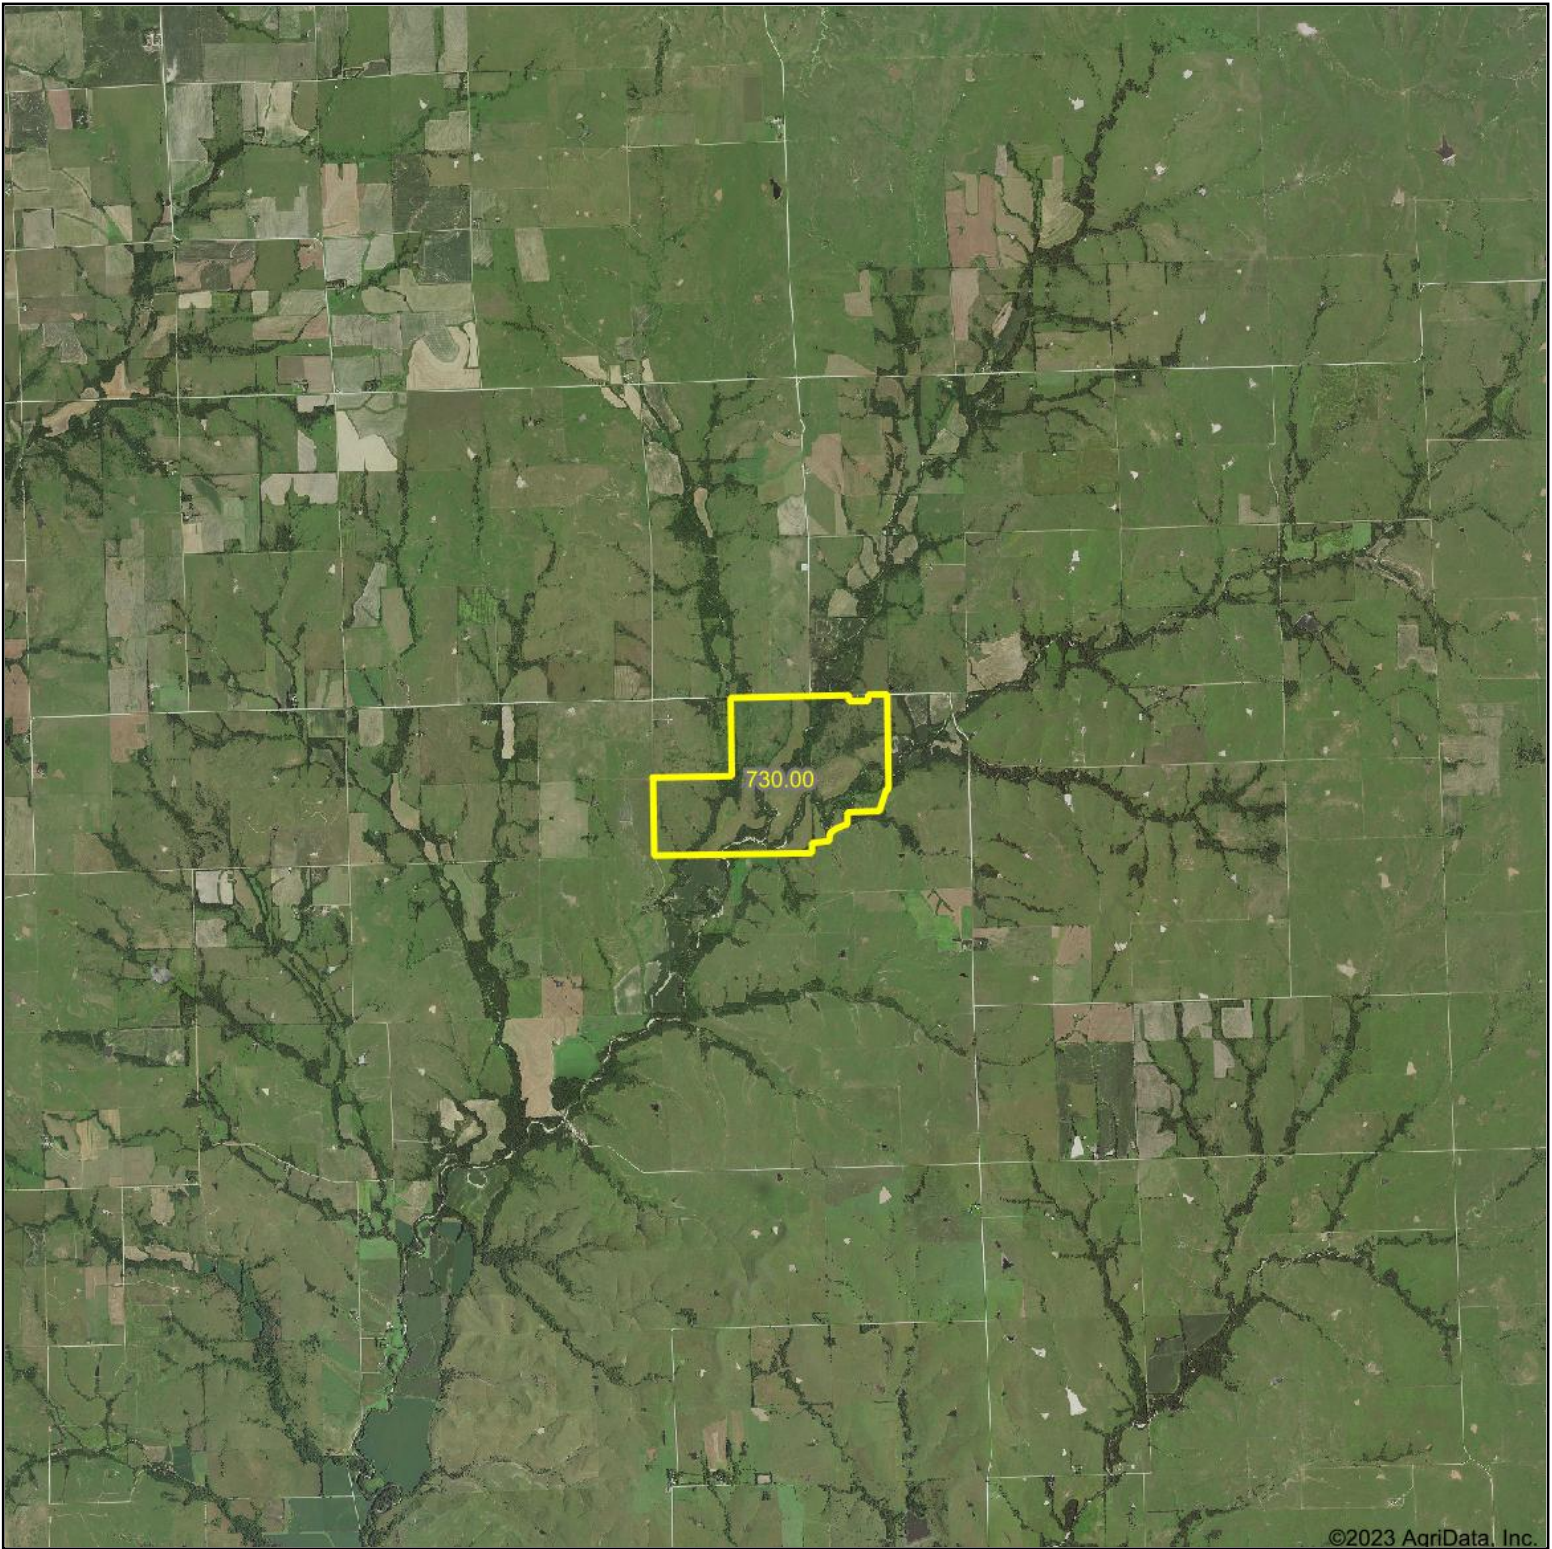

Aerial Map

©2023 AgriData, Inc.

Boundary Center: 38.760683, -96.302709

9-15S-10E
Wabaunsee County
Kansas