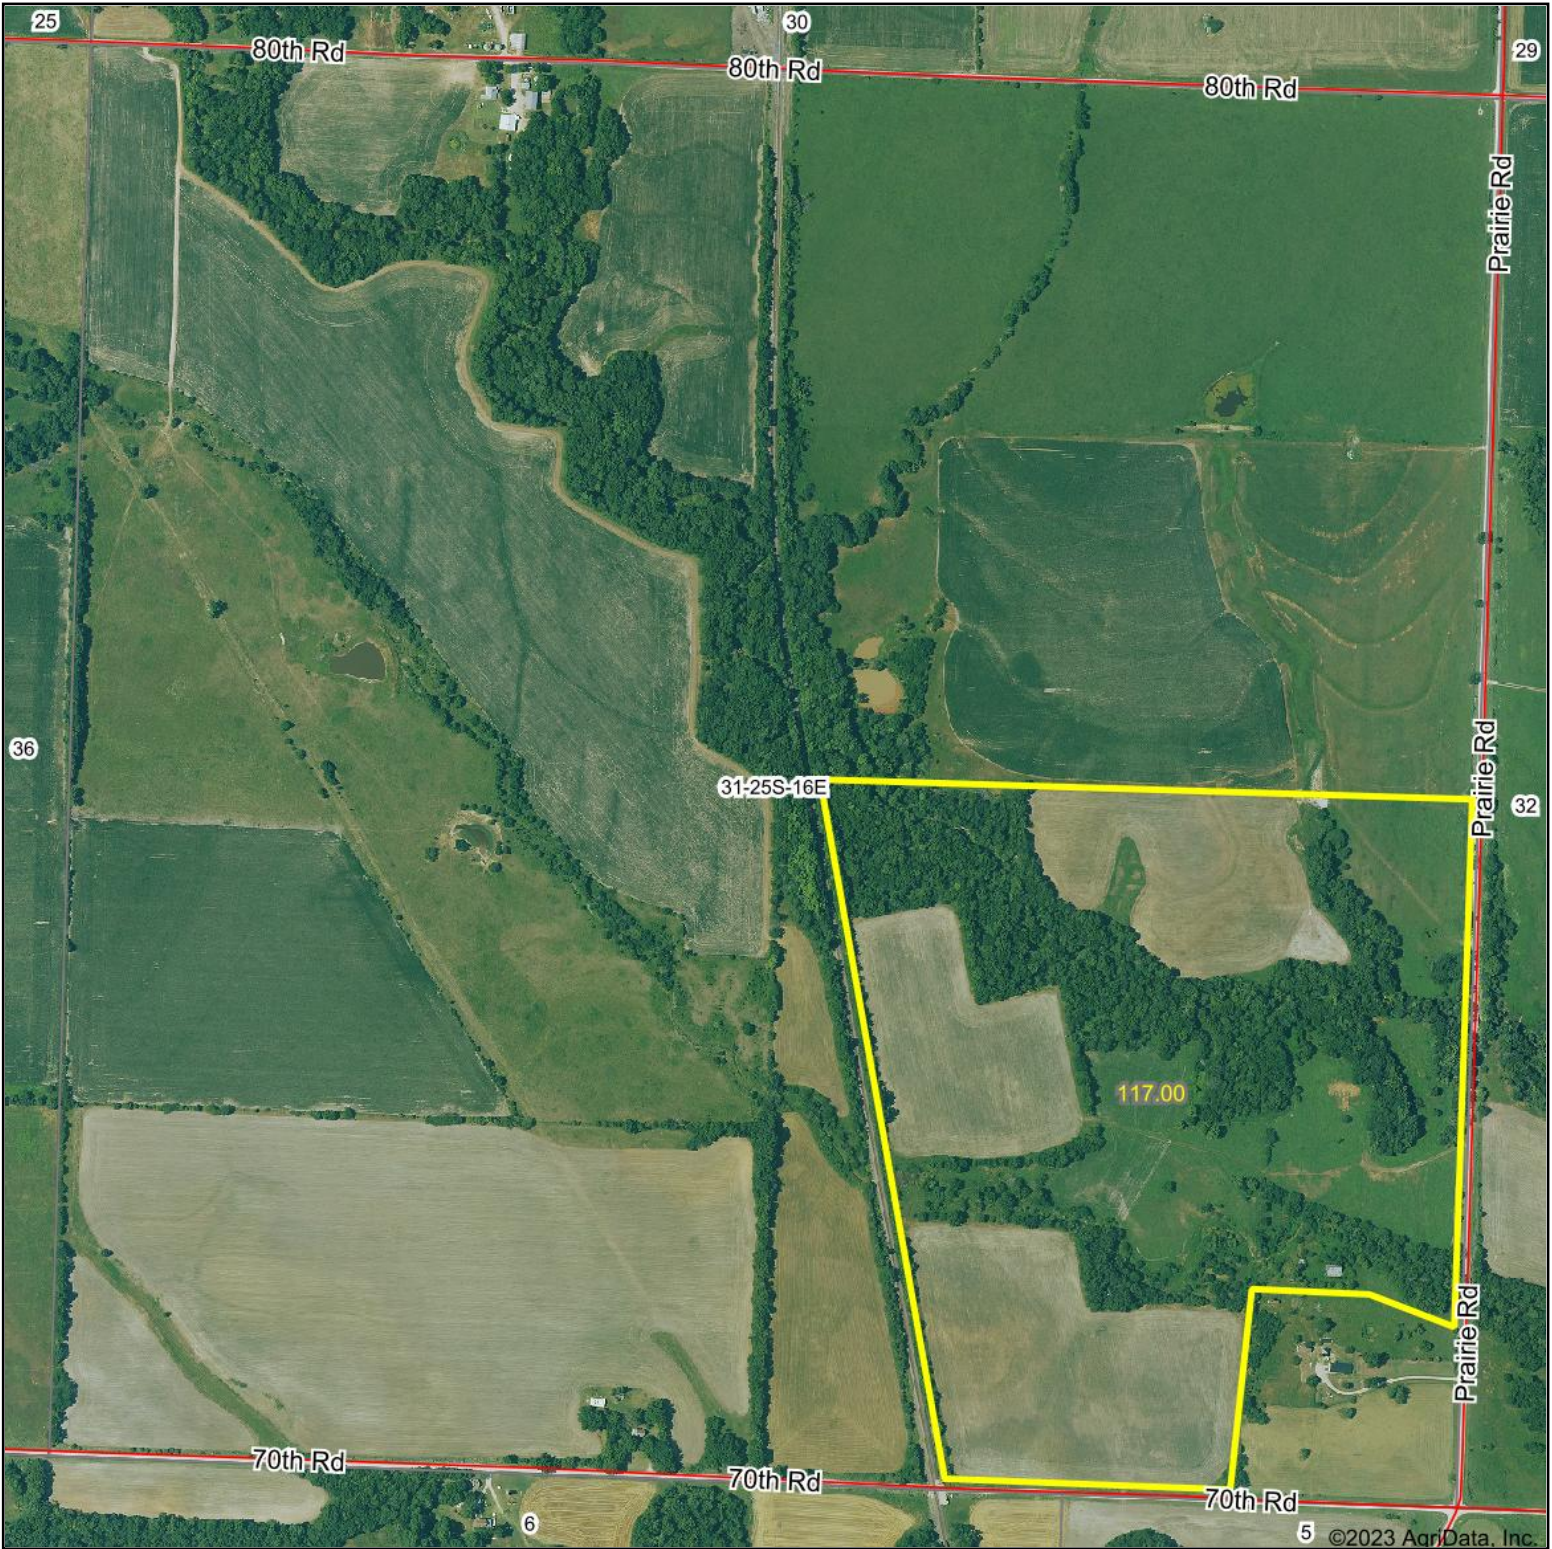

Aerial Map

Boundary Center: 37.824541, -95.688144

31-25S-16E
Woodson County
Kansas