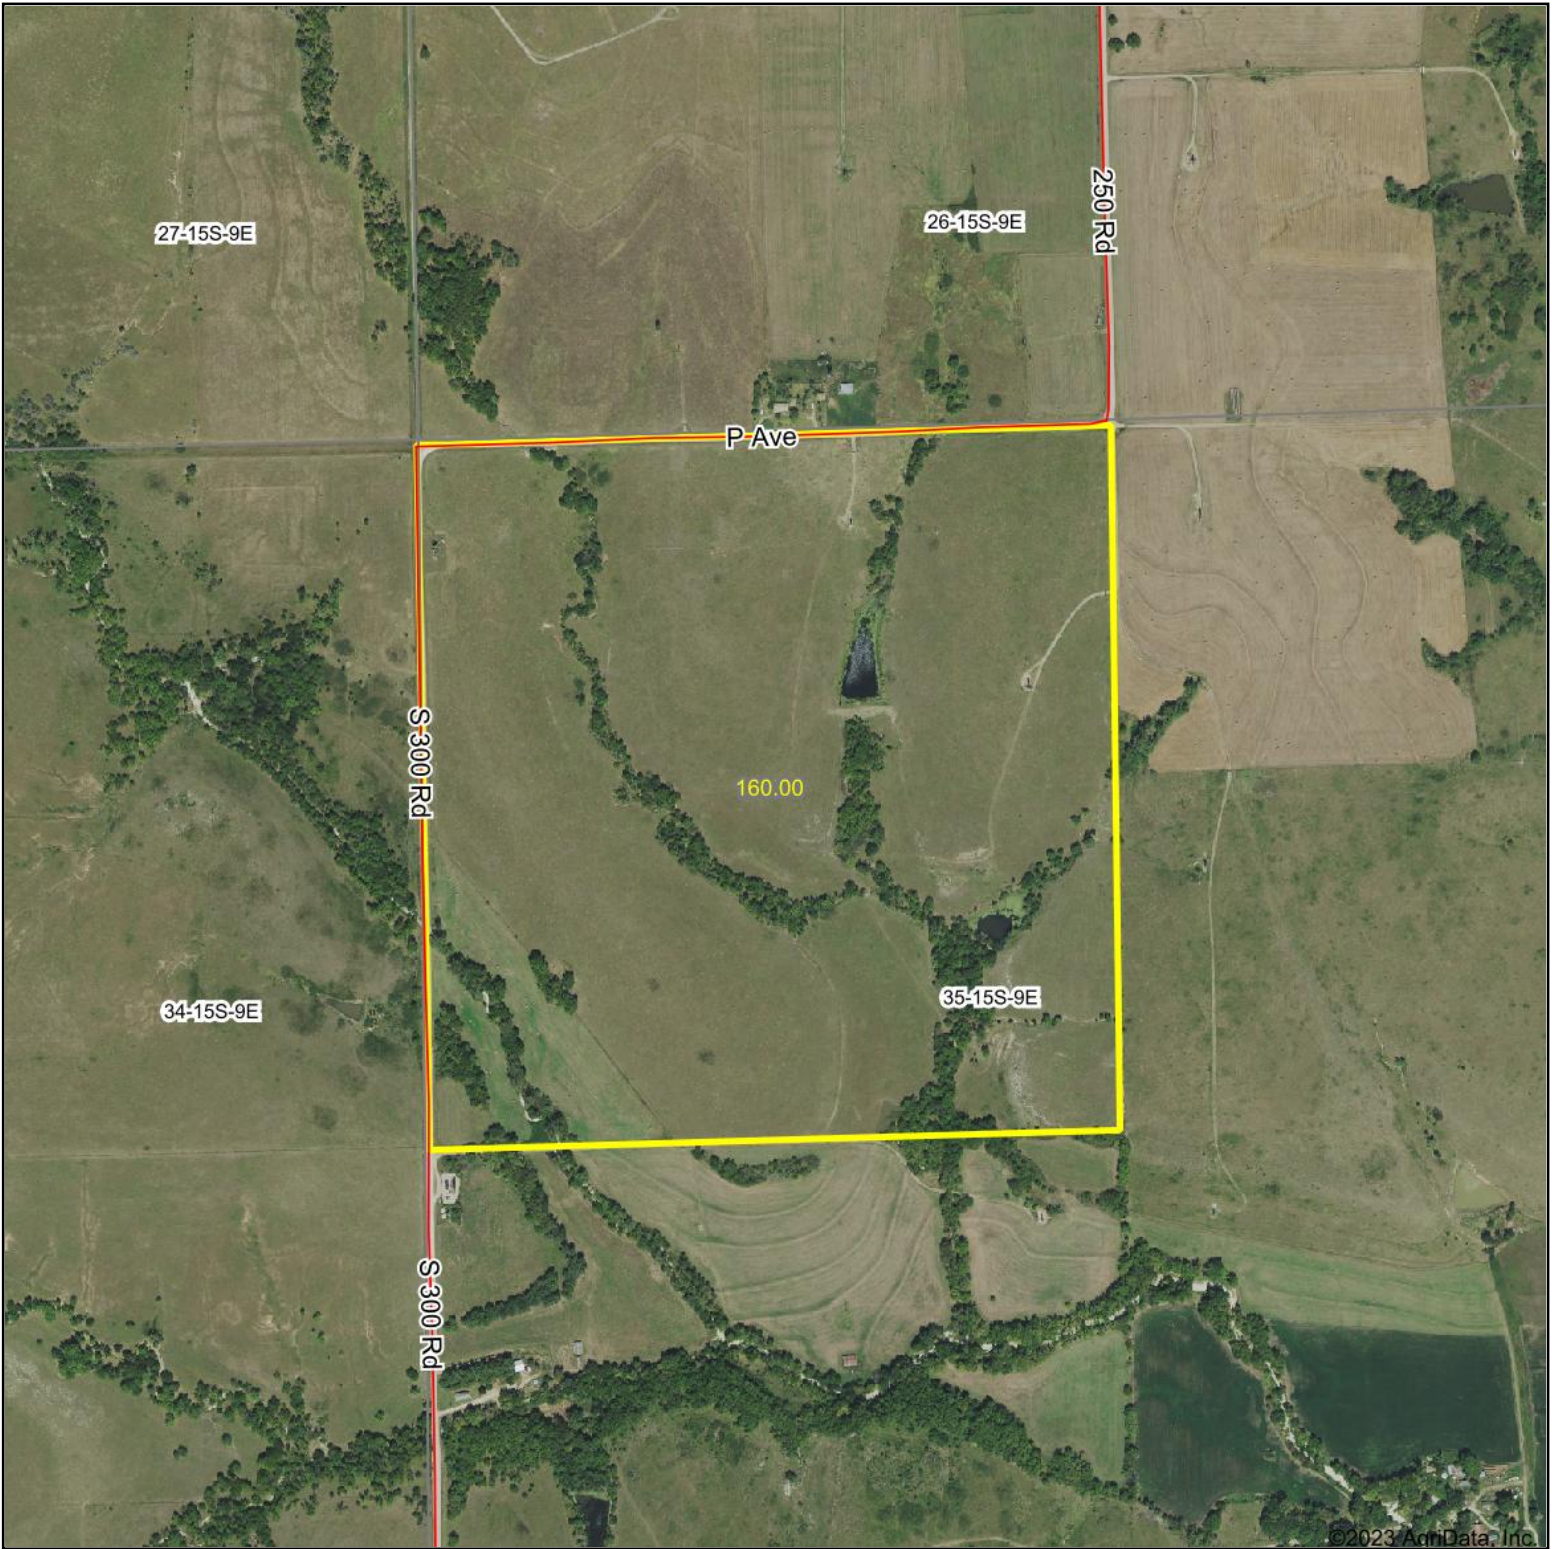

# Aerial Map

©2023 AgriData, Inc.

Boundary Center: 38.706361, -96.385411

**35-15S-9E**  
**Morris County**  
**Kansas**