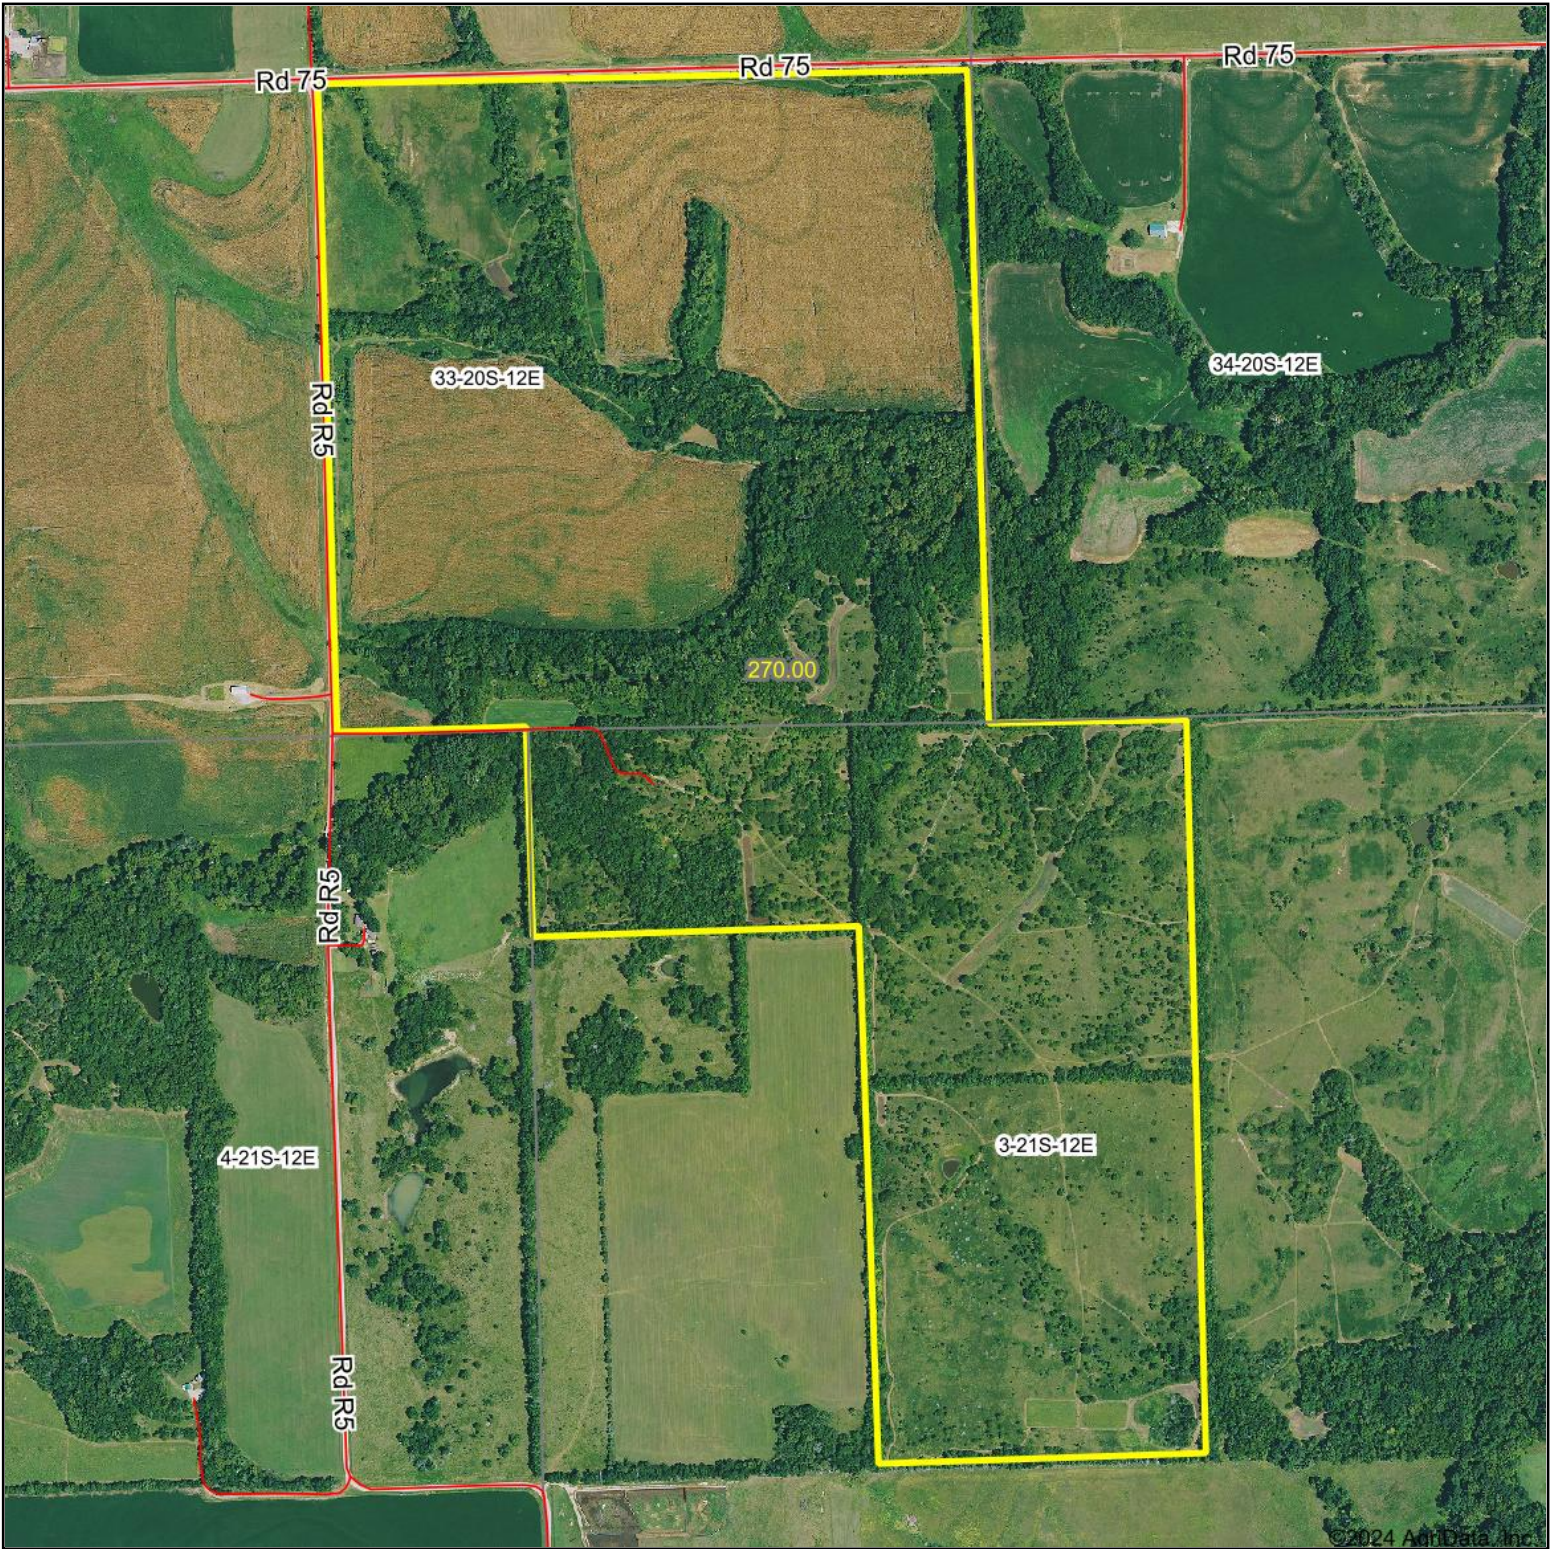

Aerial Map

Boundary Center: 38.259329, -96.082390

3-21S-12E
Lyon County
Kansas