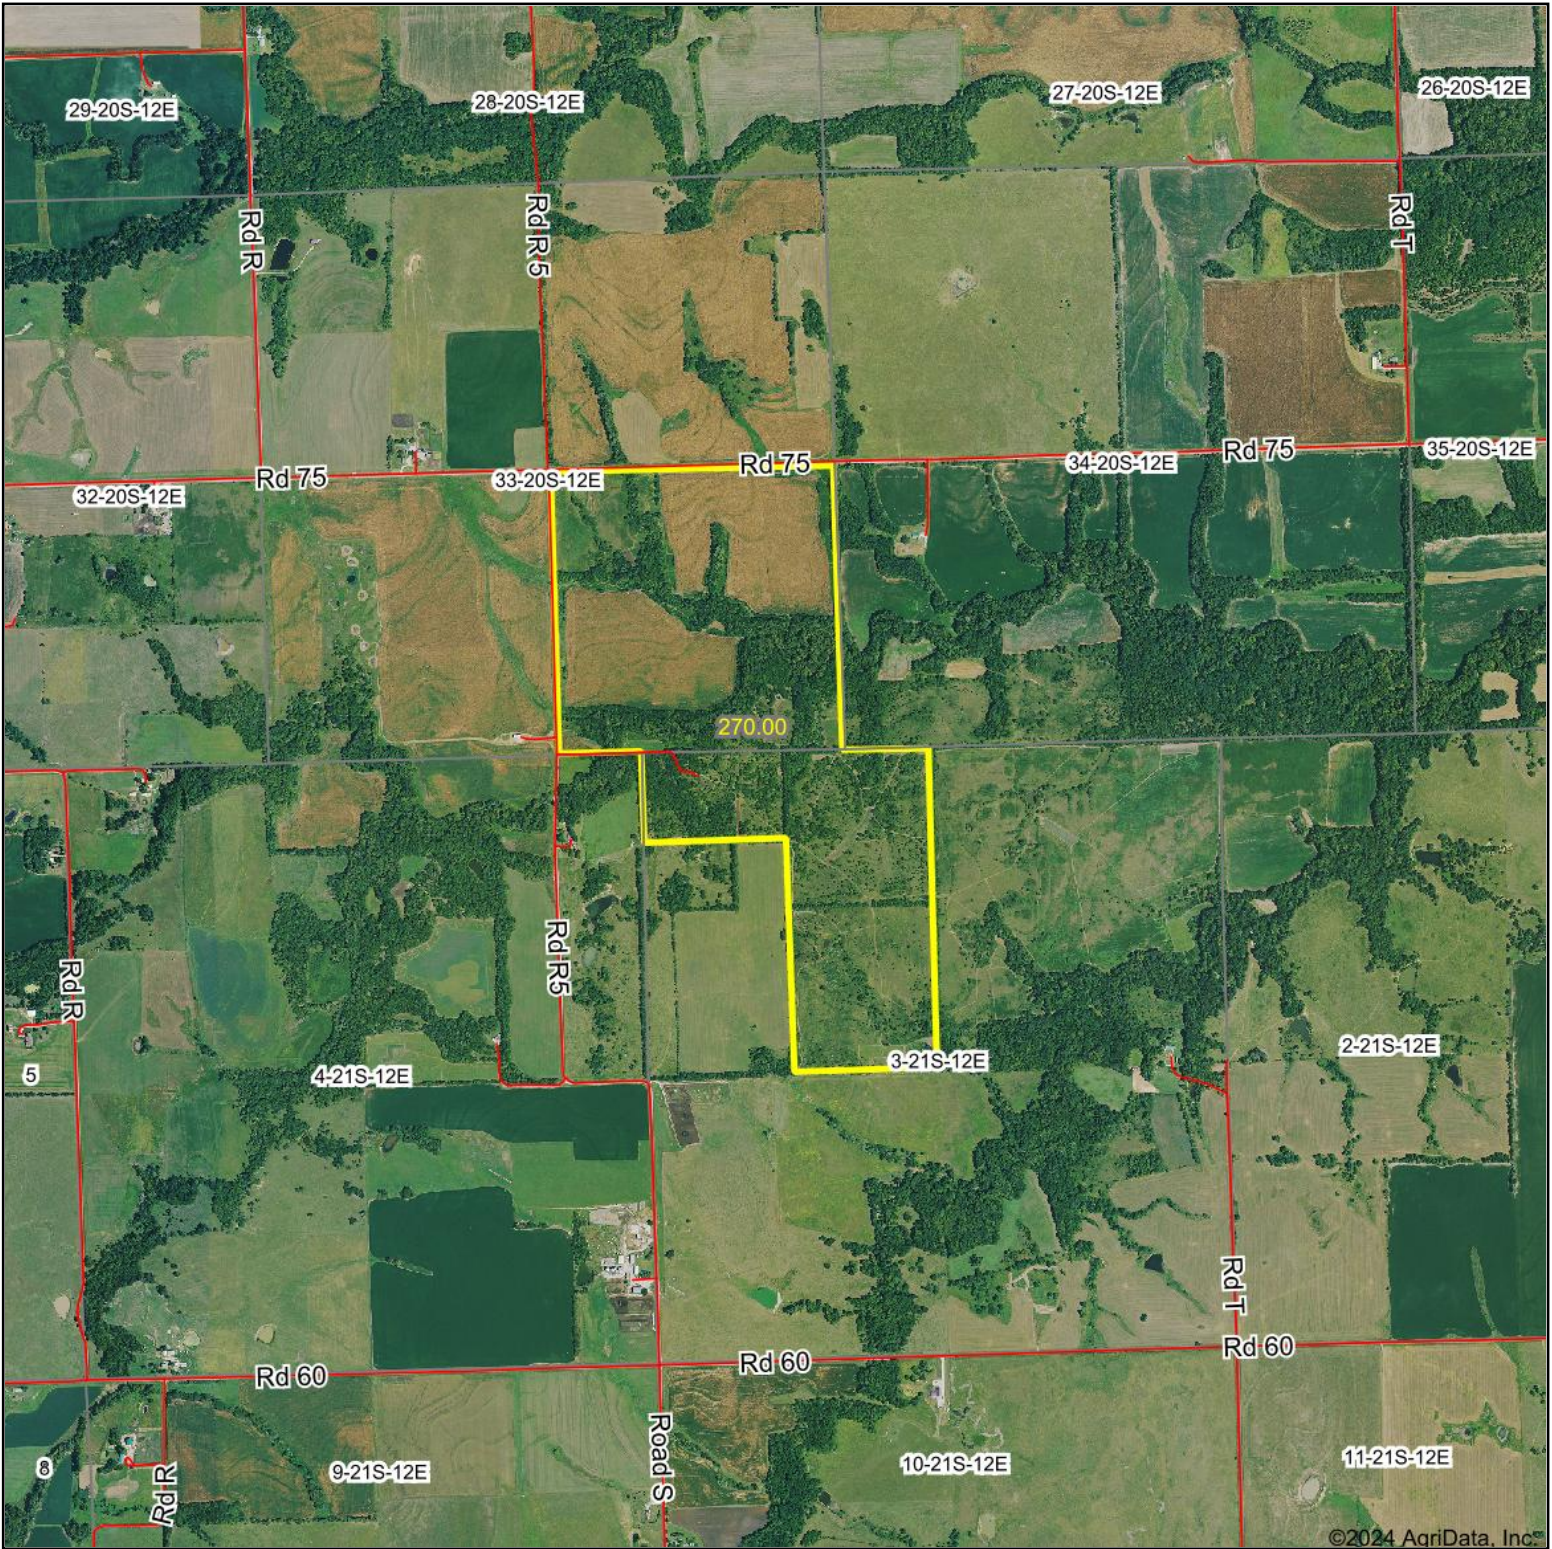

Aerial Map

©2024 AgriData, Inc.

Boundary Center: 38.259329, -96.082390

3-21S-12E
Lyon County
Kansas