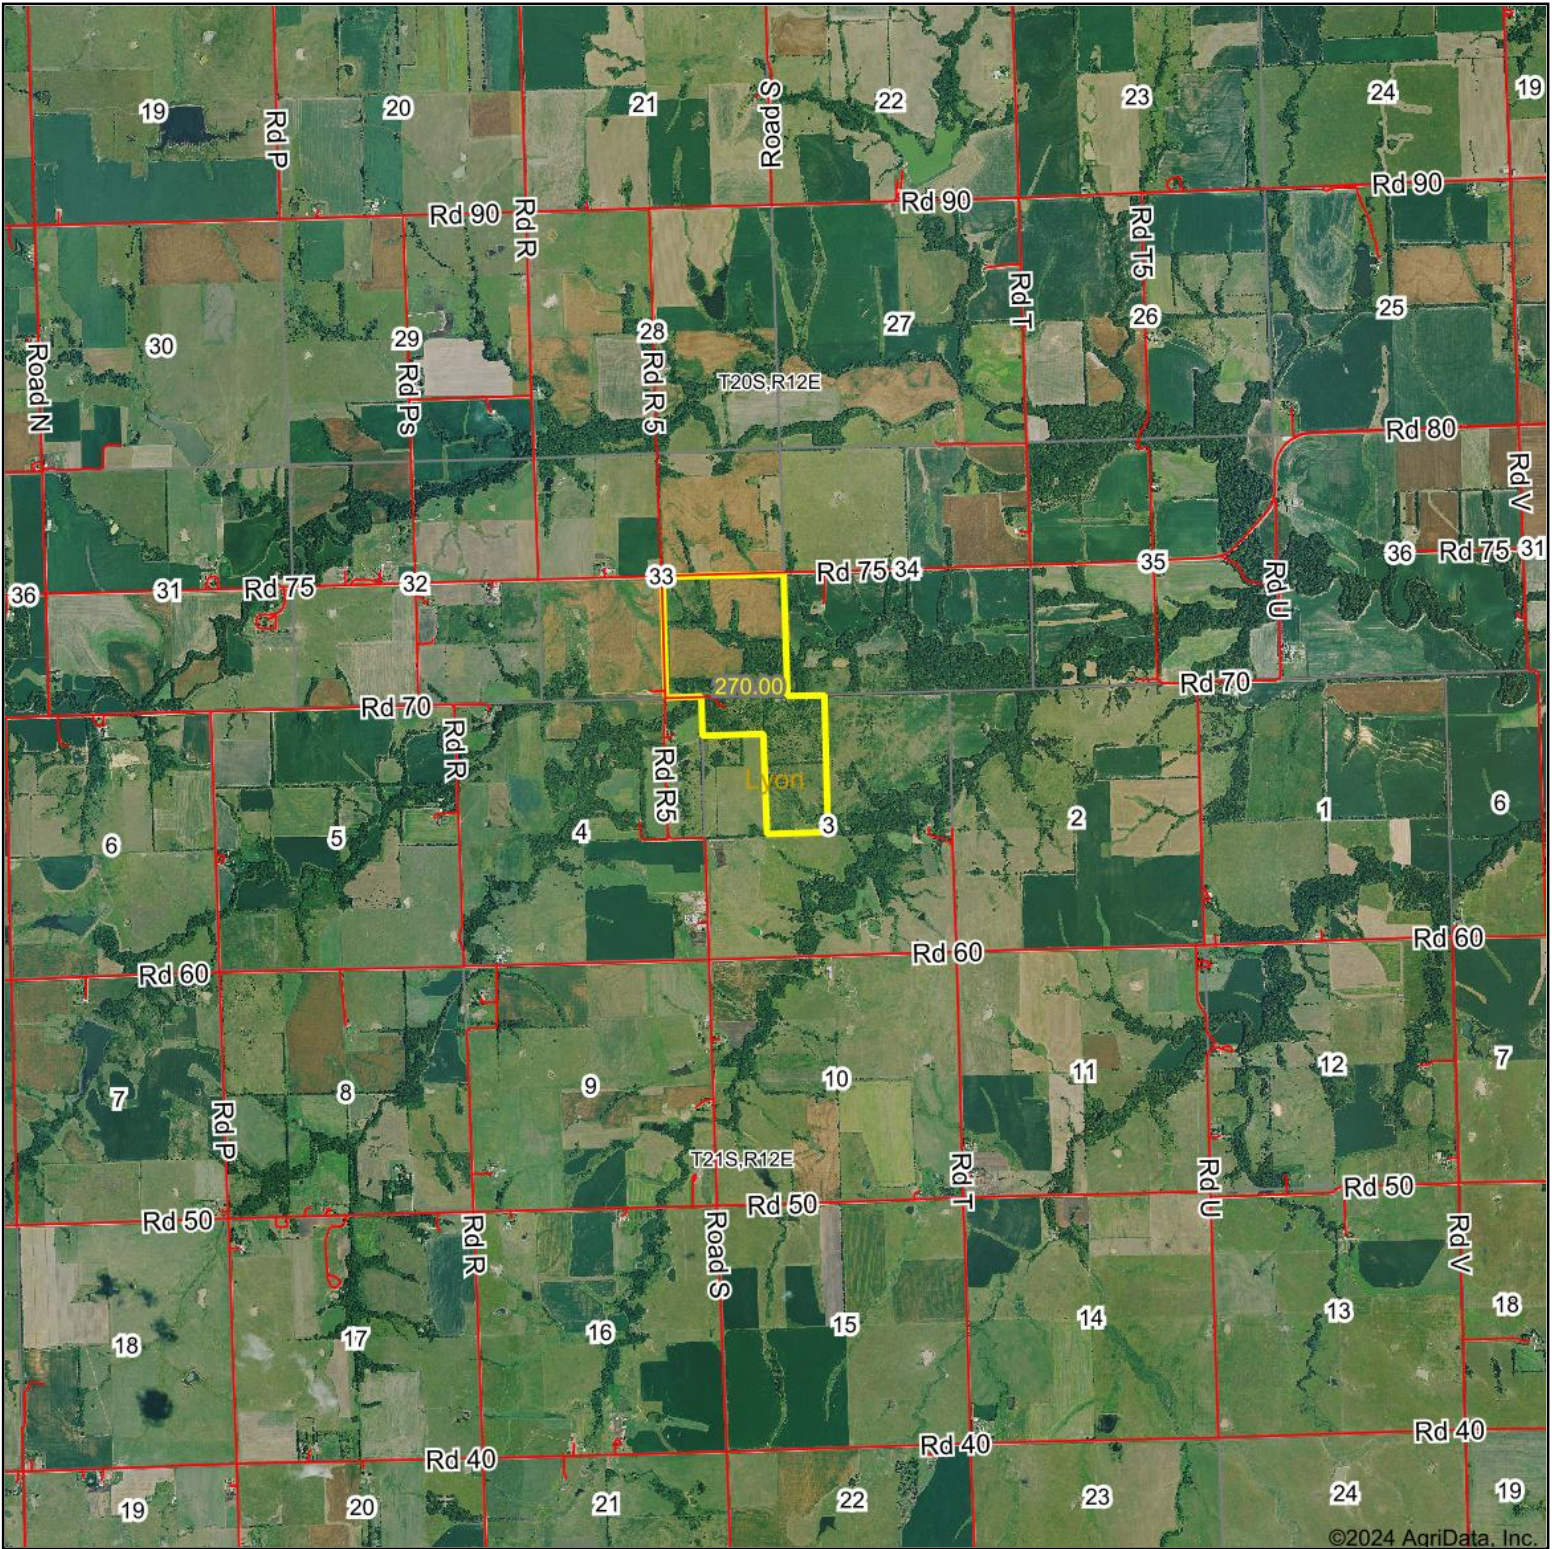

Aerial Map

©2024 AgriData, Inc.

Boundary Center: 38.259329, -96.082390

3-21S-12E
Lyon County
Kansas

Maps Provided By:

CUSTOMIZED ONLINE MAPPING
© AgriData, Inc. 2023 www.AgriDataInc.com

1/29/2024