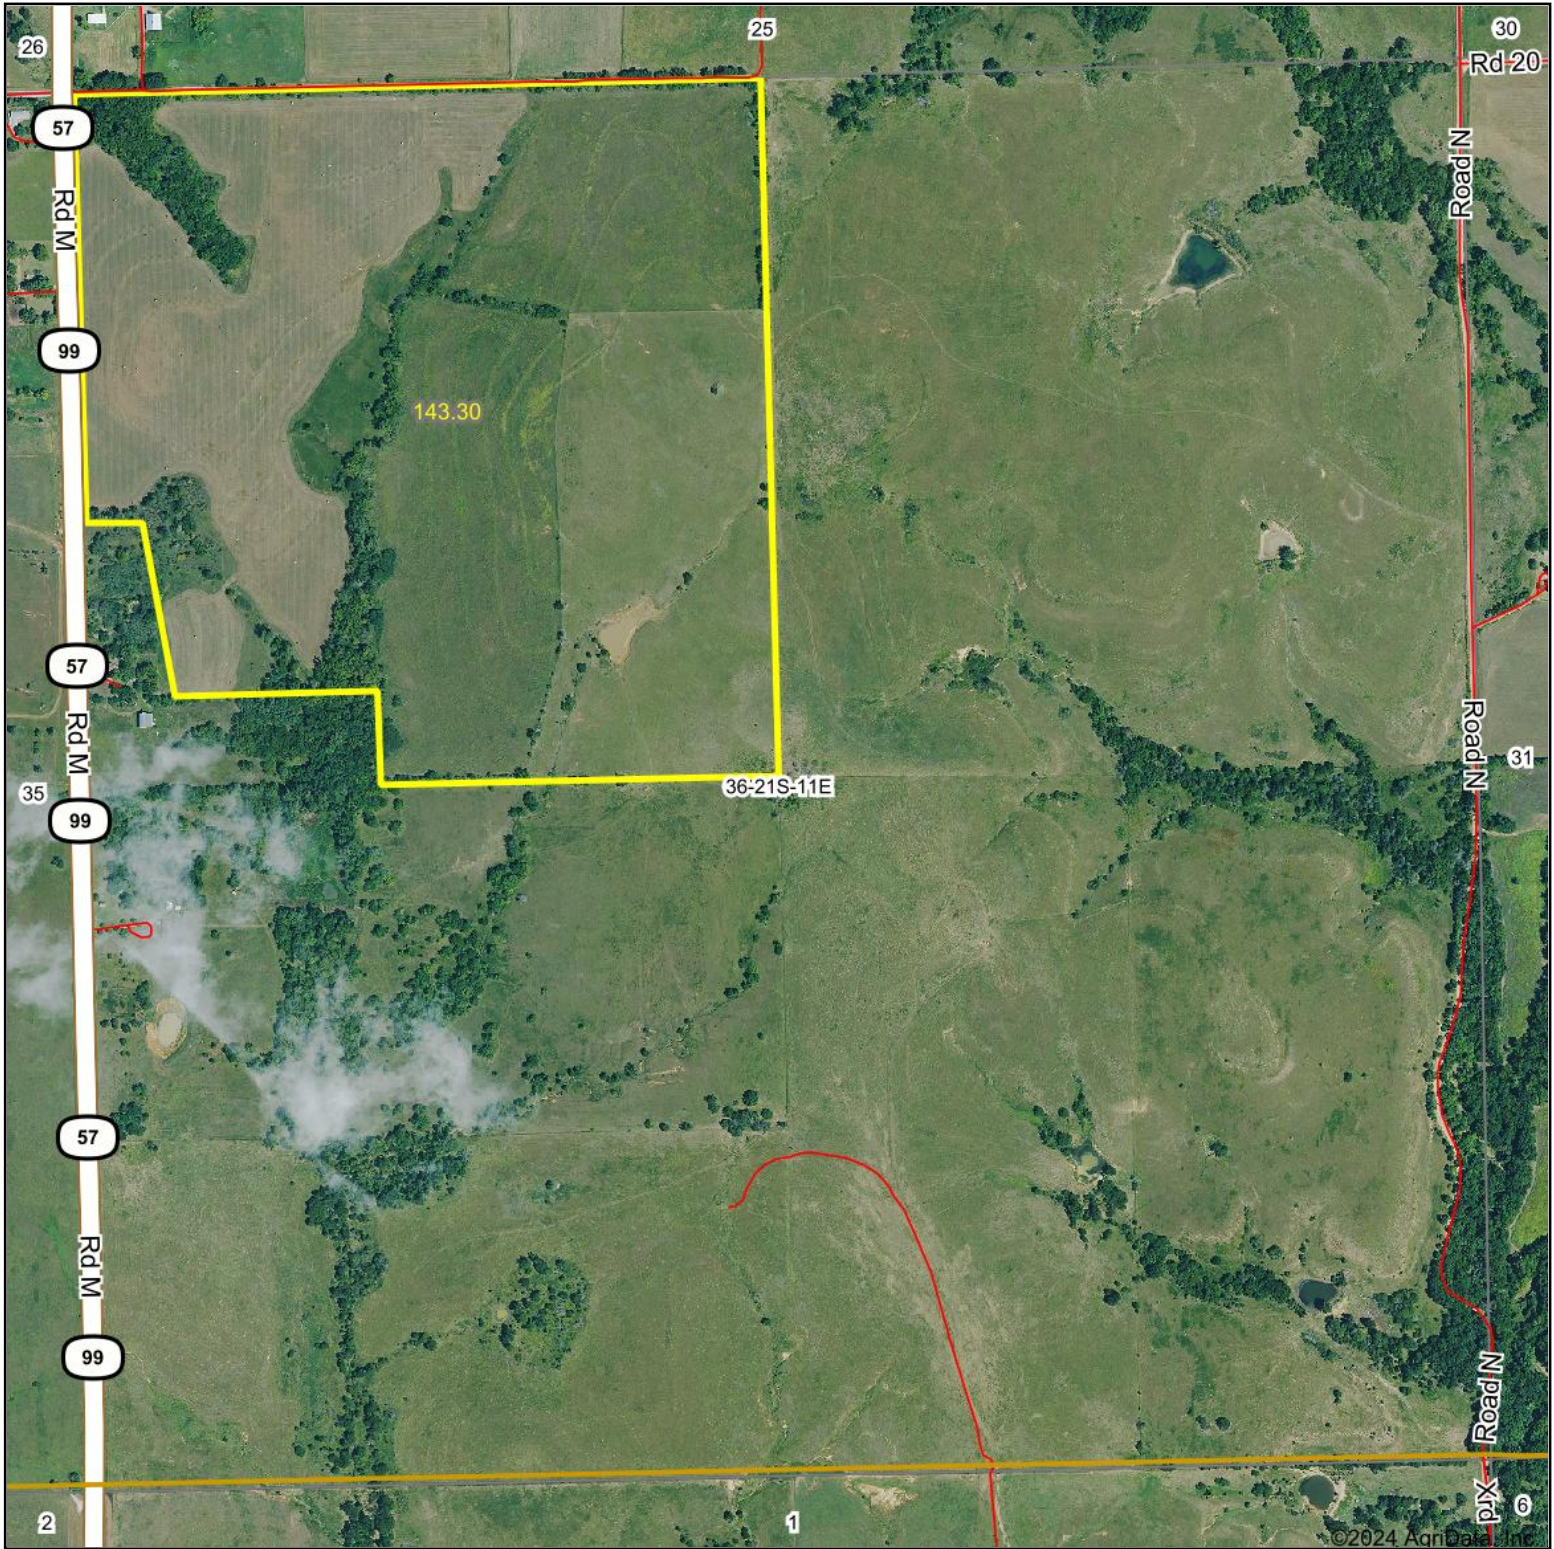

# Aerial Map

Boundary Center: 38.182987, -96.152054

36-21S-11E  
Lyon County  
Kansas