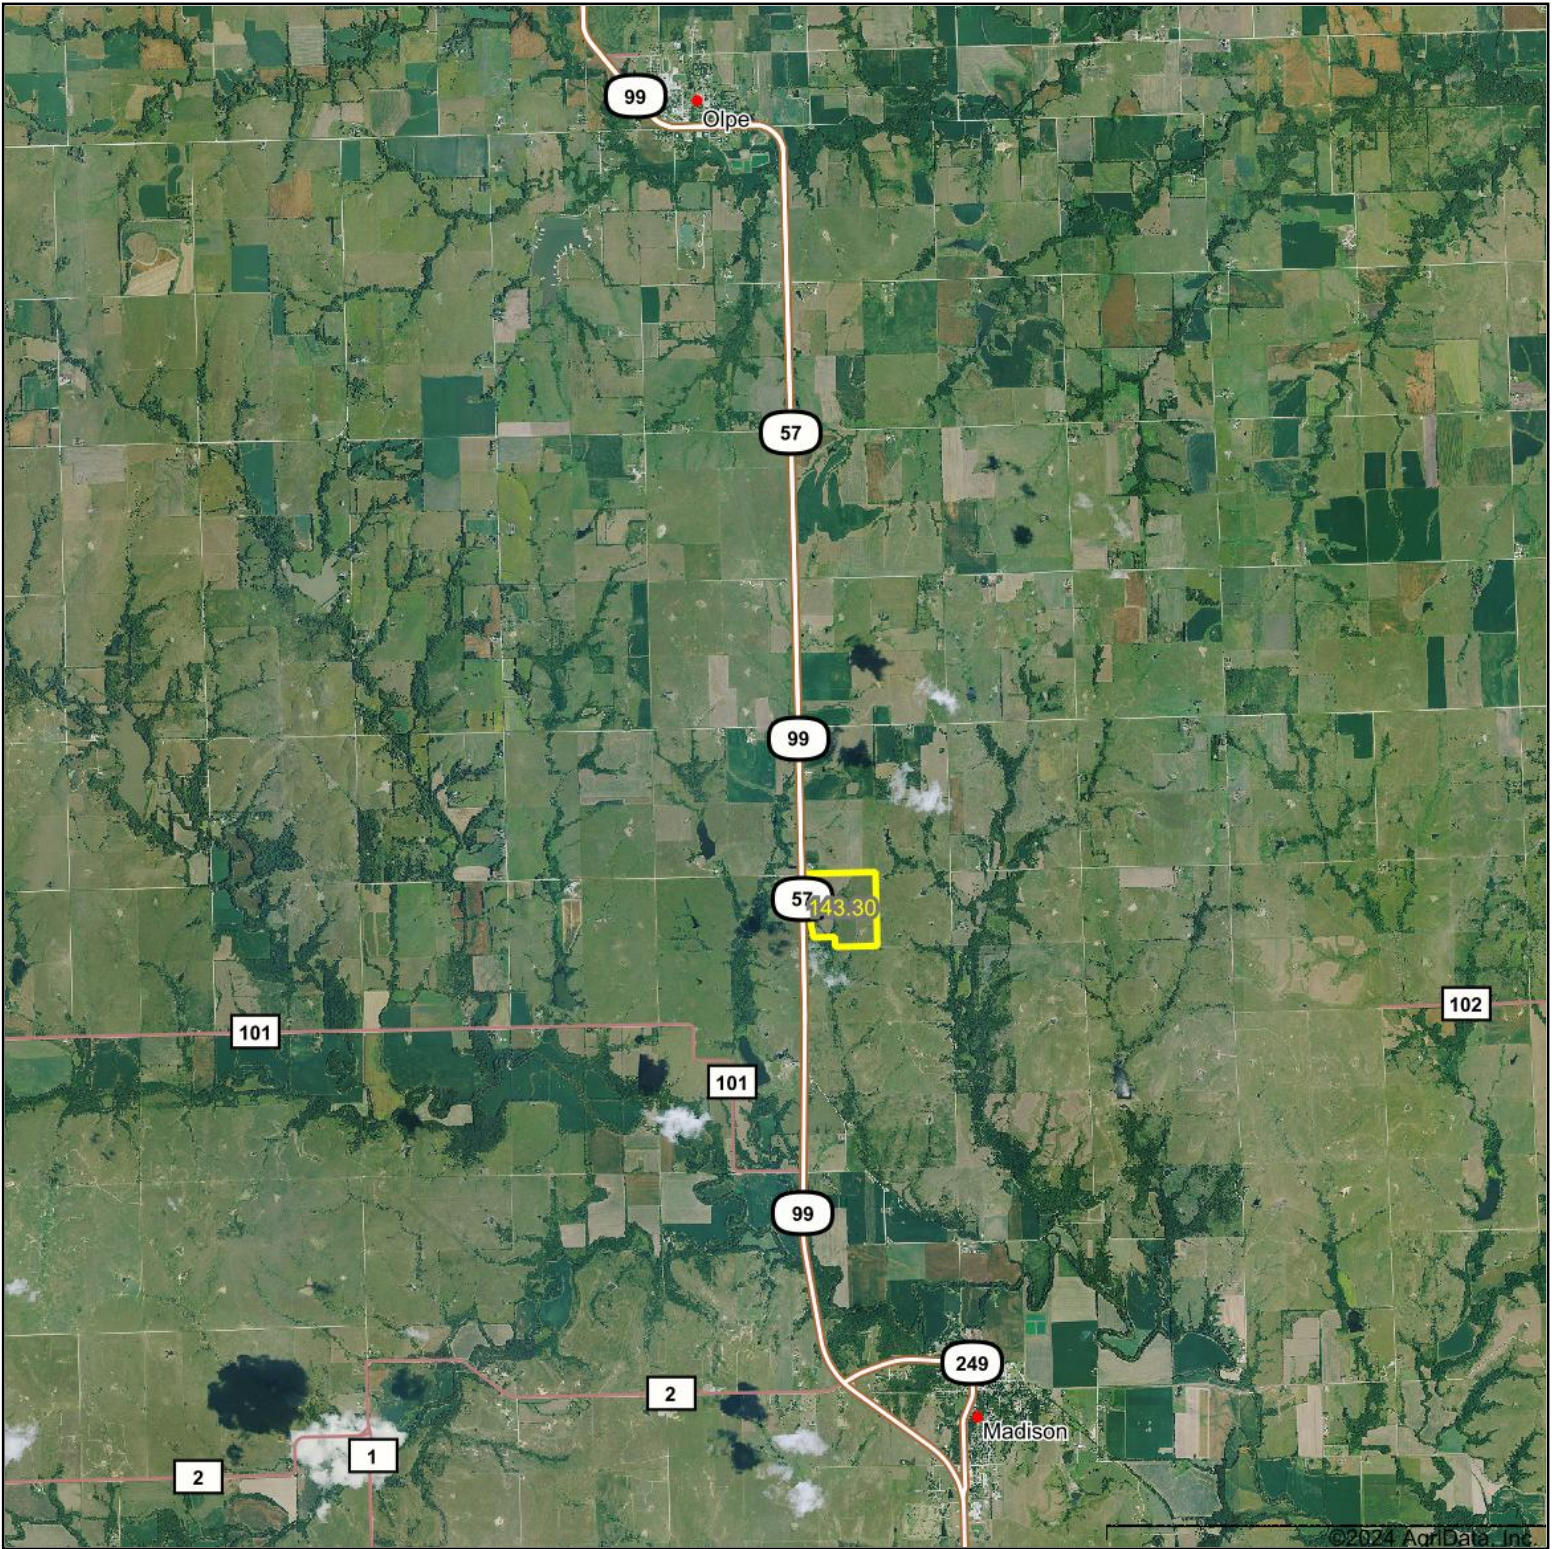

Aerial Map

Boundary Center: 38.182987, -96.152054

36-21S-11E
Lyon County
Kansas