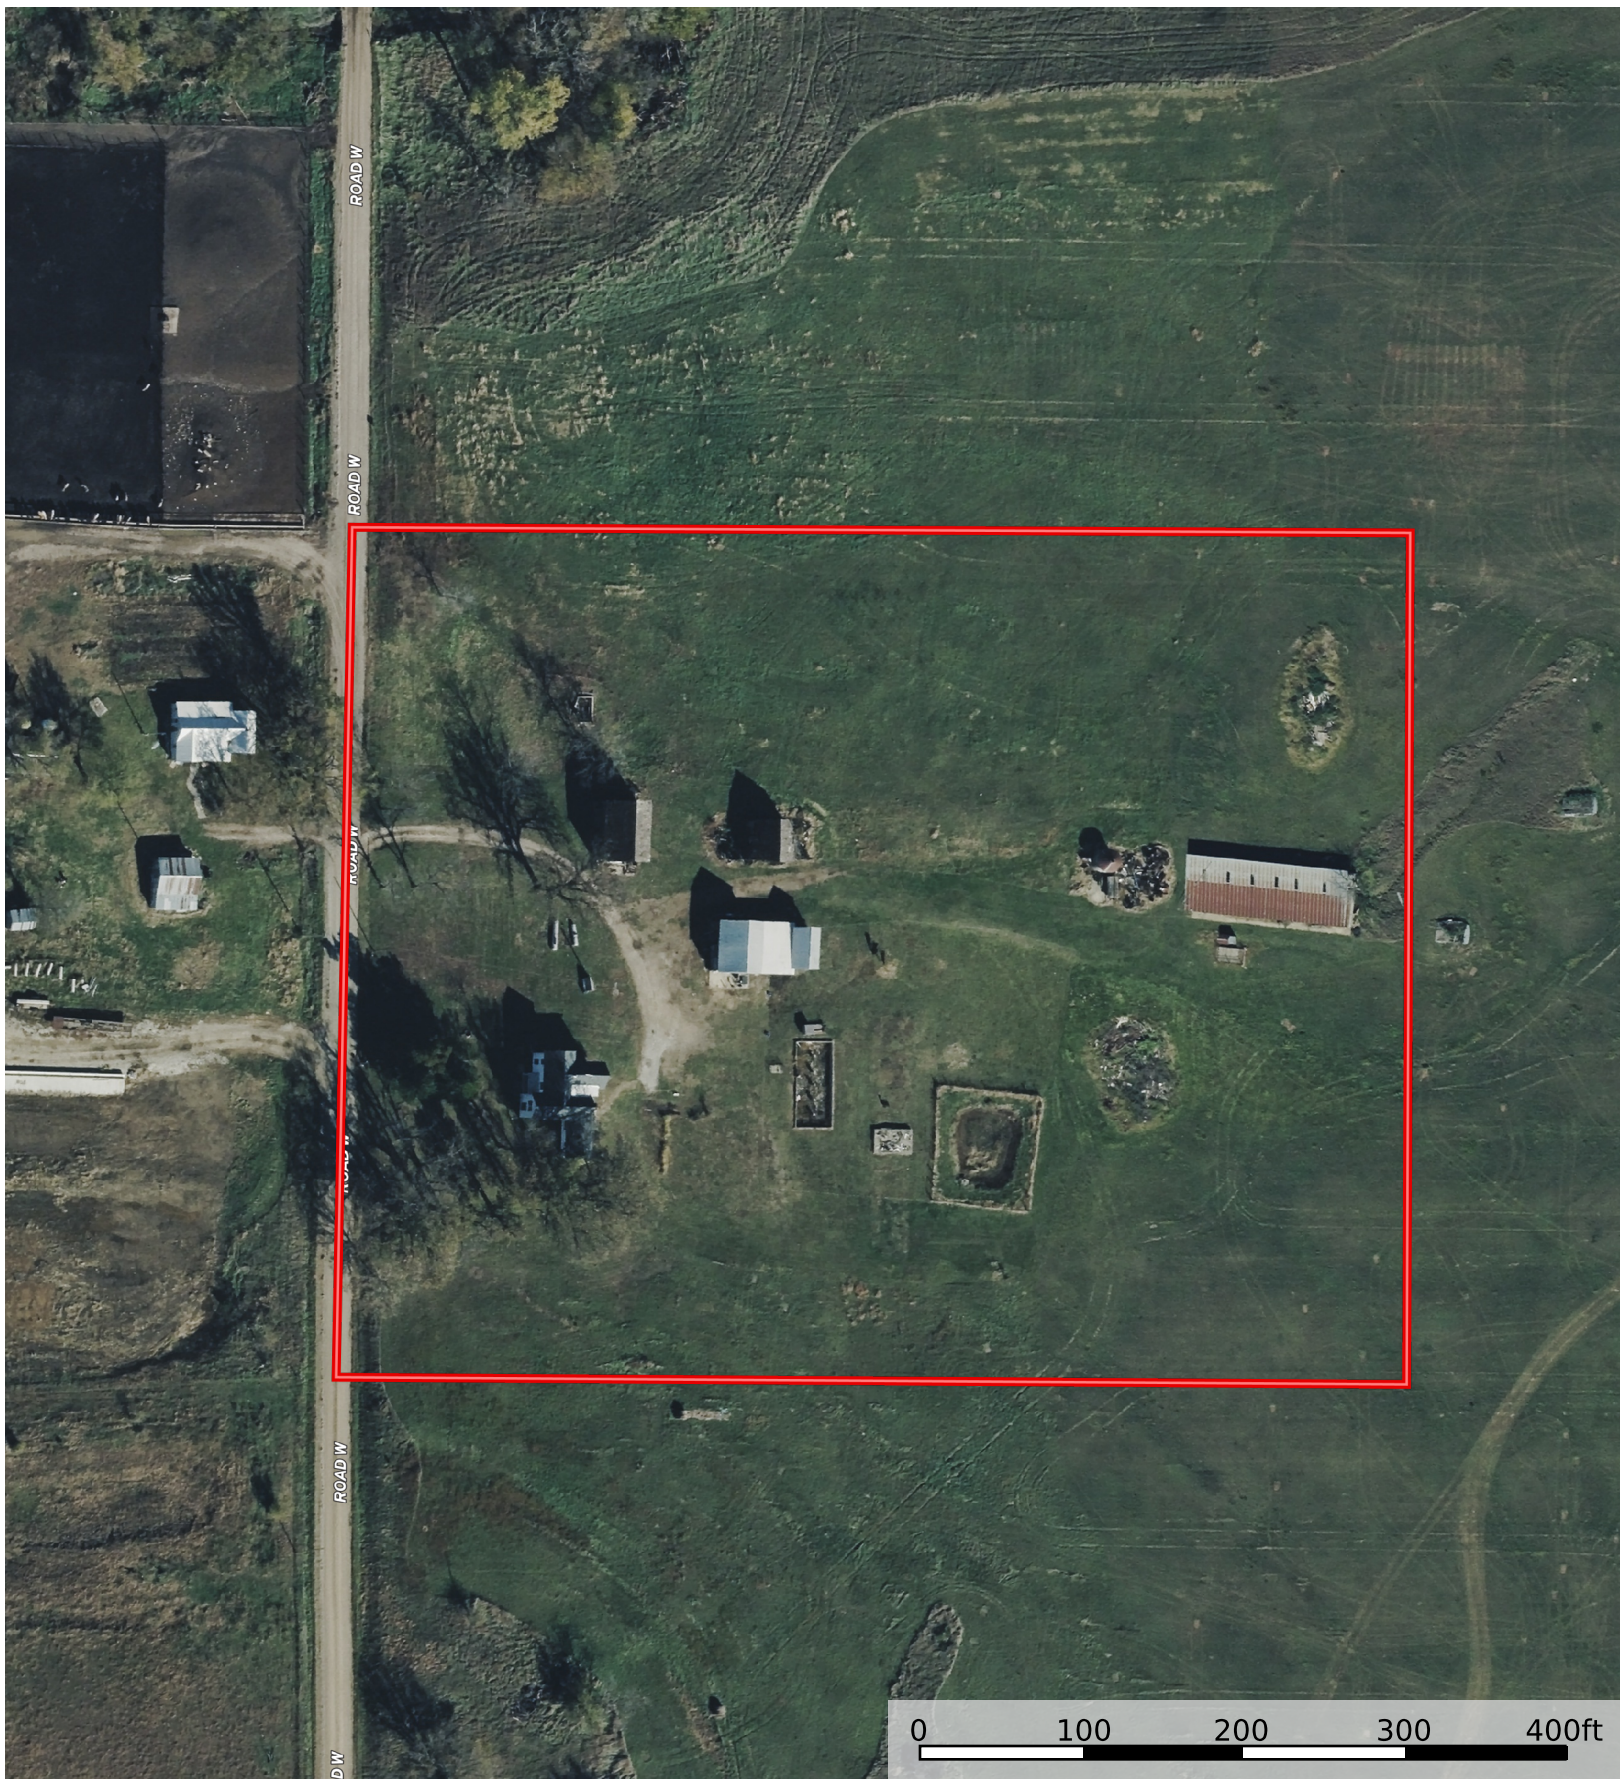

Gardner Trust Tract 2 - Home and 8 AC

Lyon County, Kansas, 8 AC +/-

Boundary