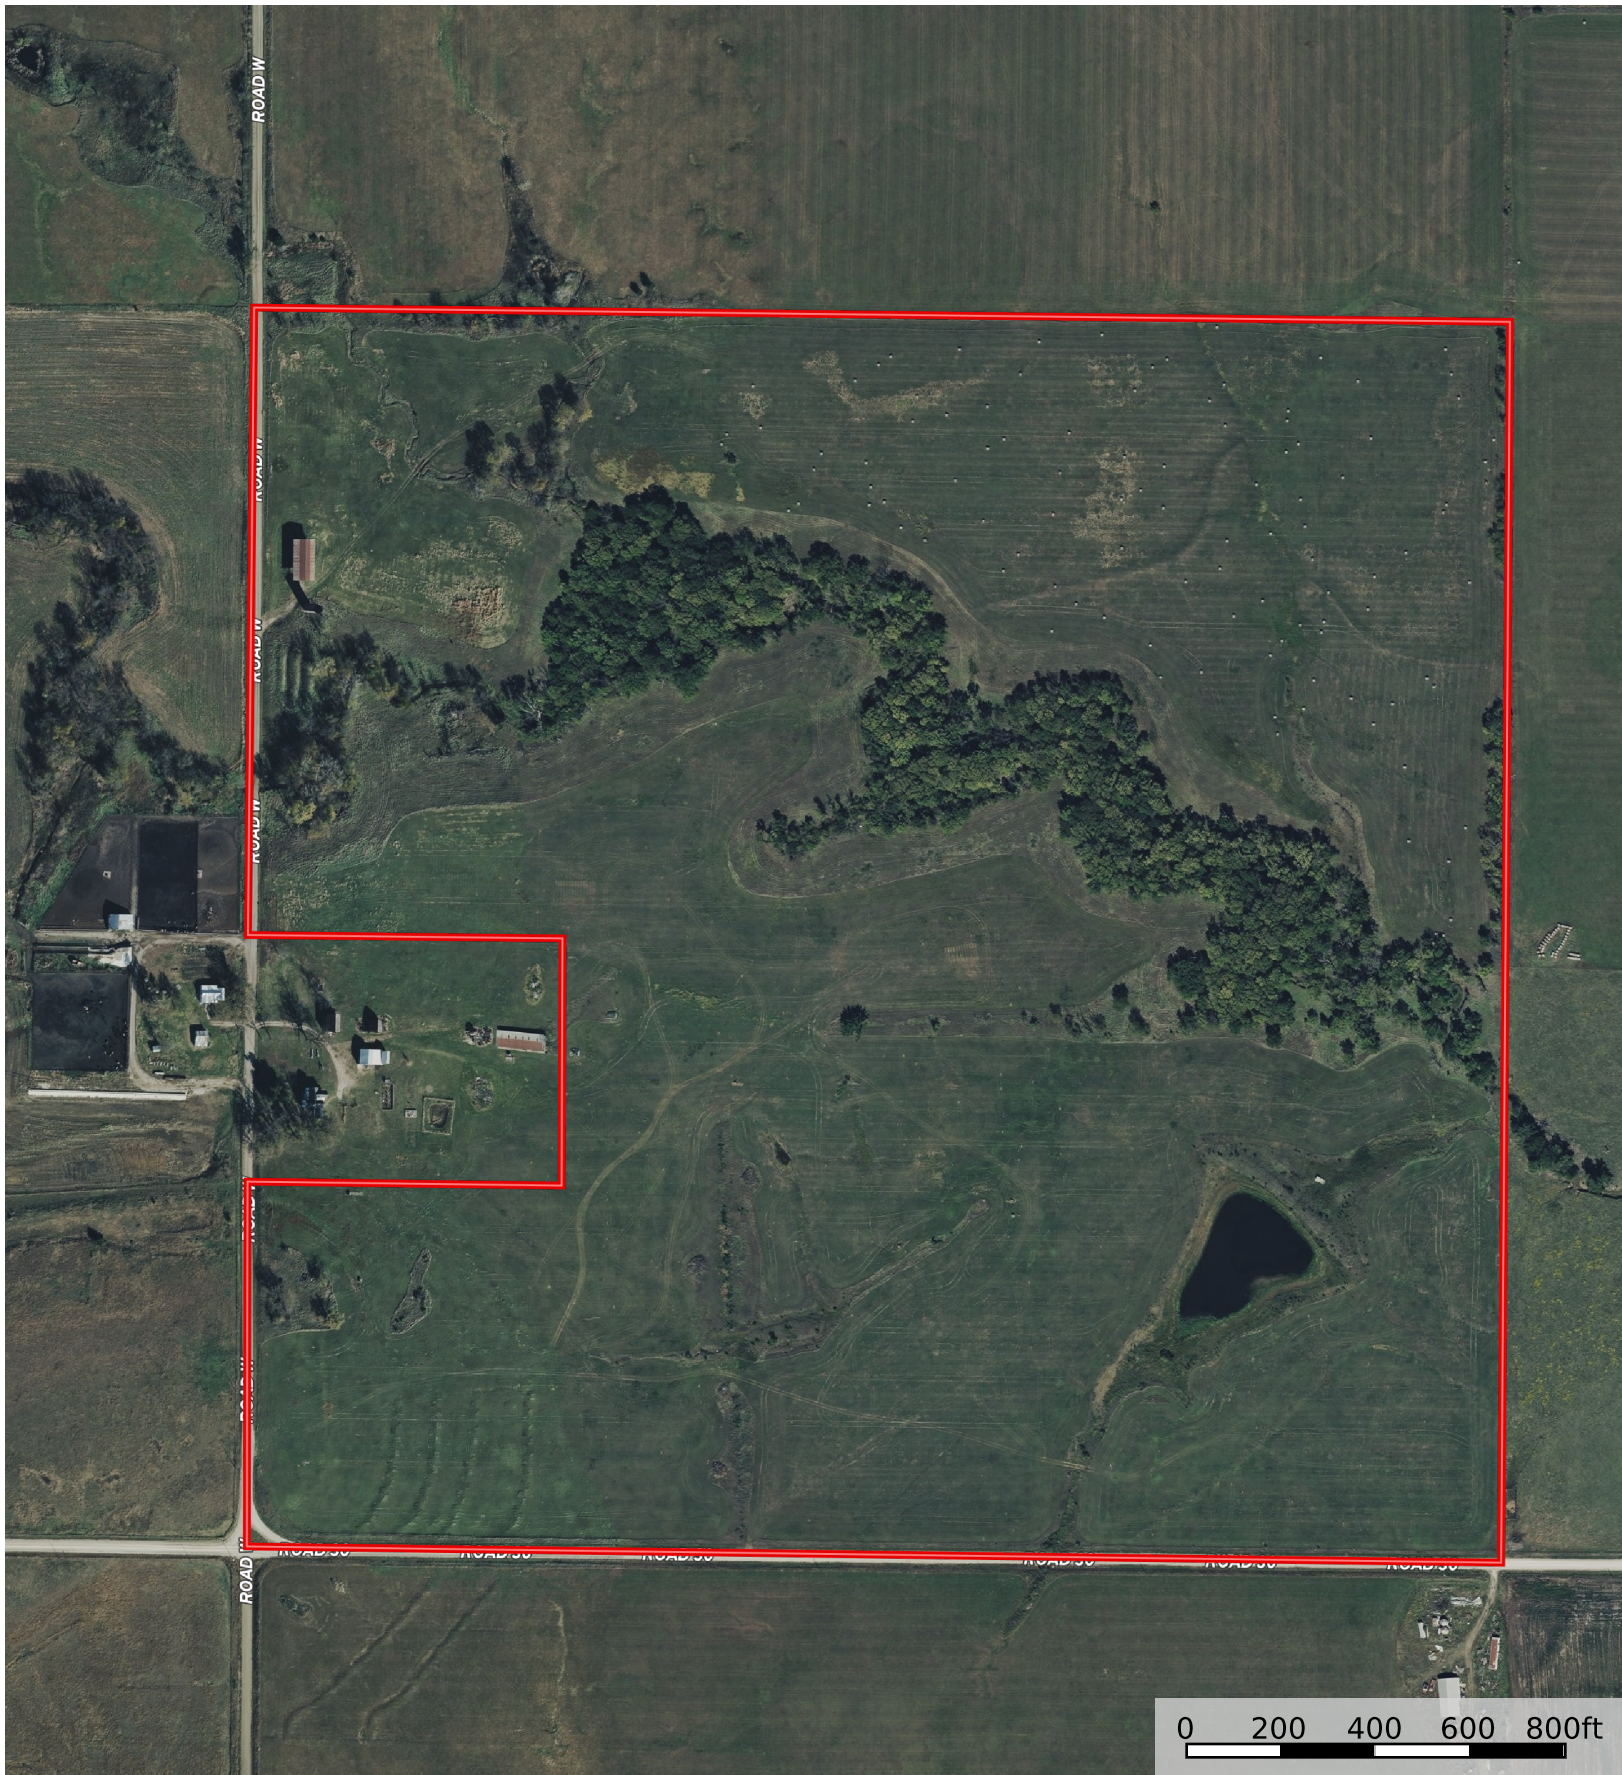

Gardner Trust- Tract 1

Lyon County, Kansas, 152 AC +/-

0 200 400 600 800ft

 Boundary