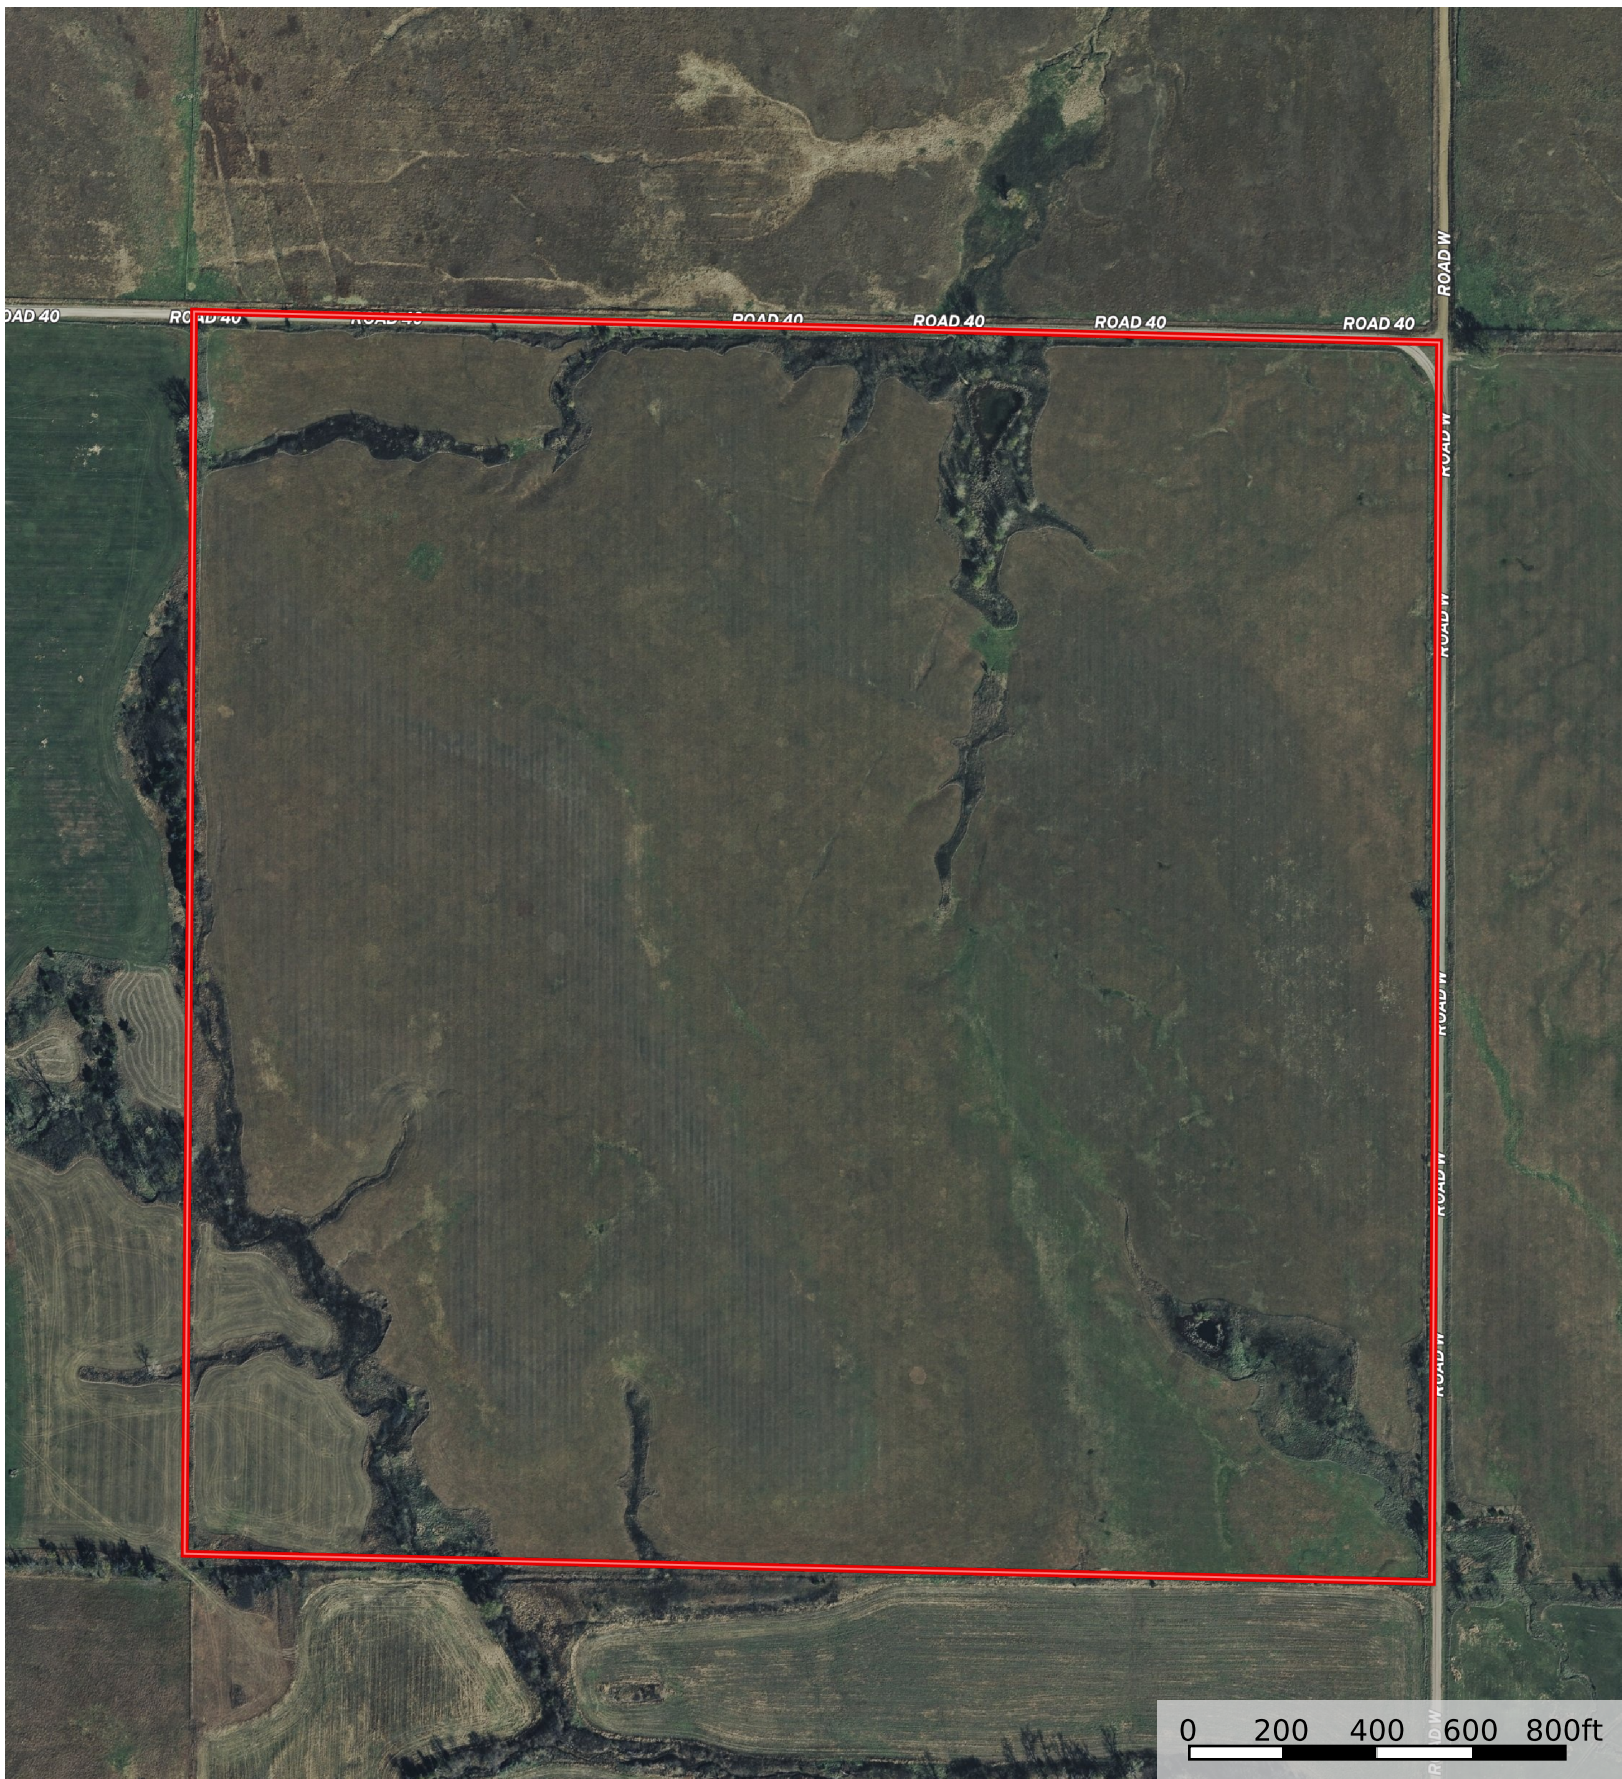

Gardner Trust- Tract 4

Lyon County, Kansas, 160 AC +/-

Boundary