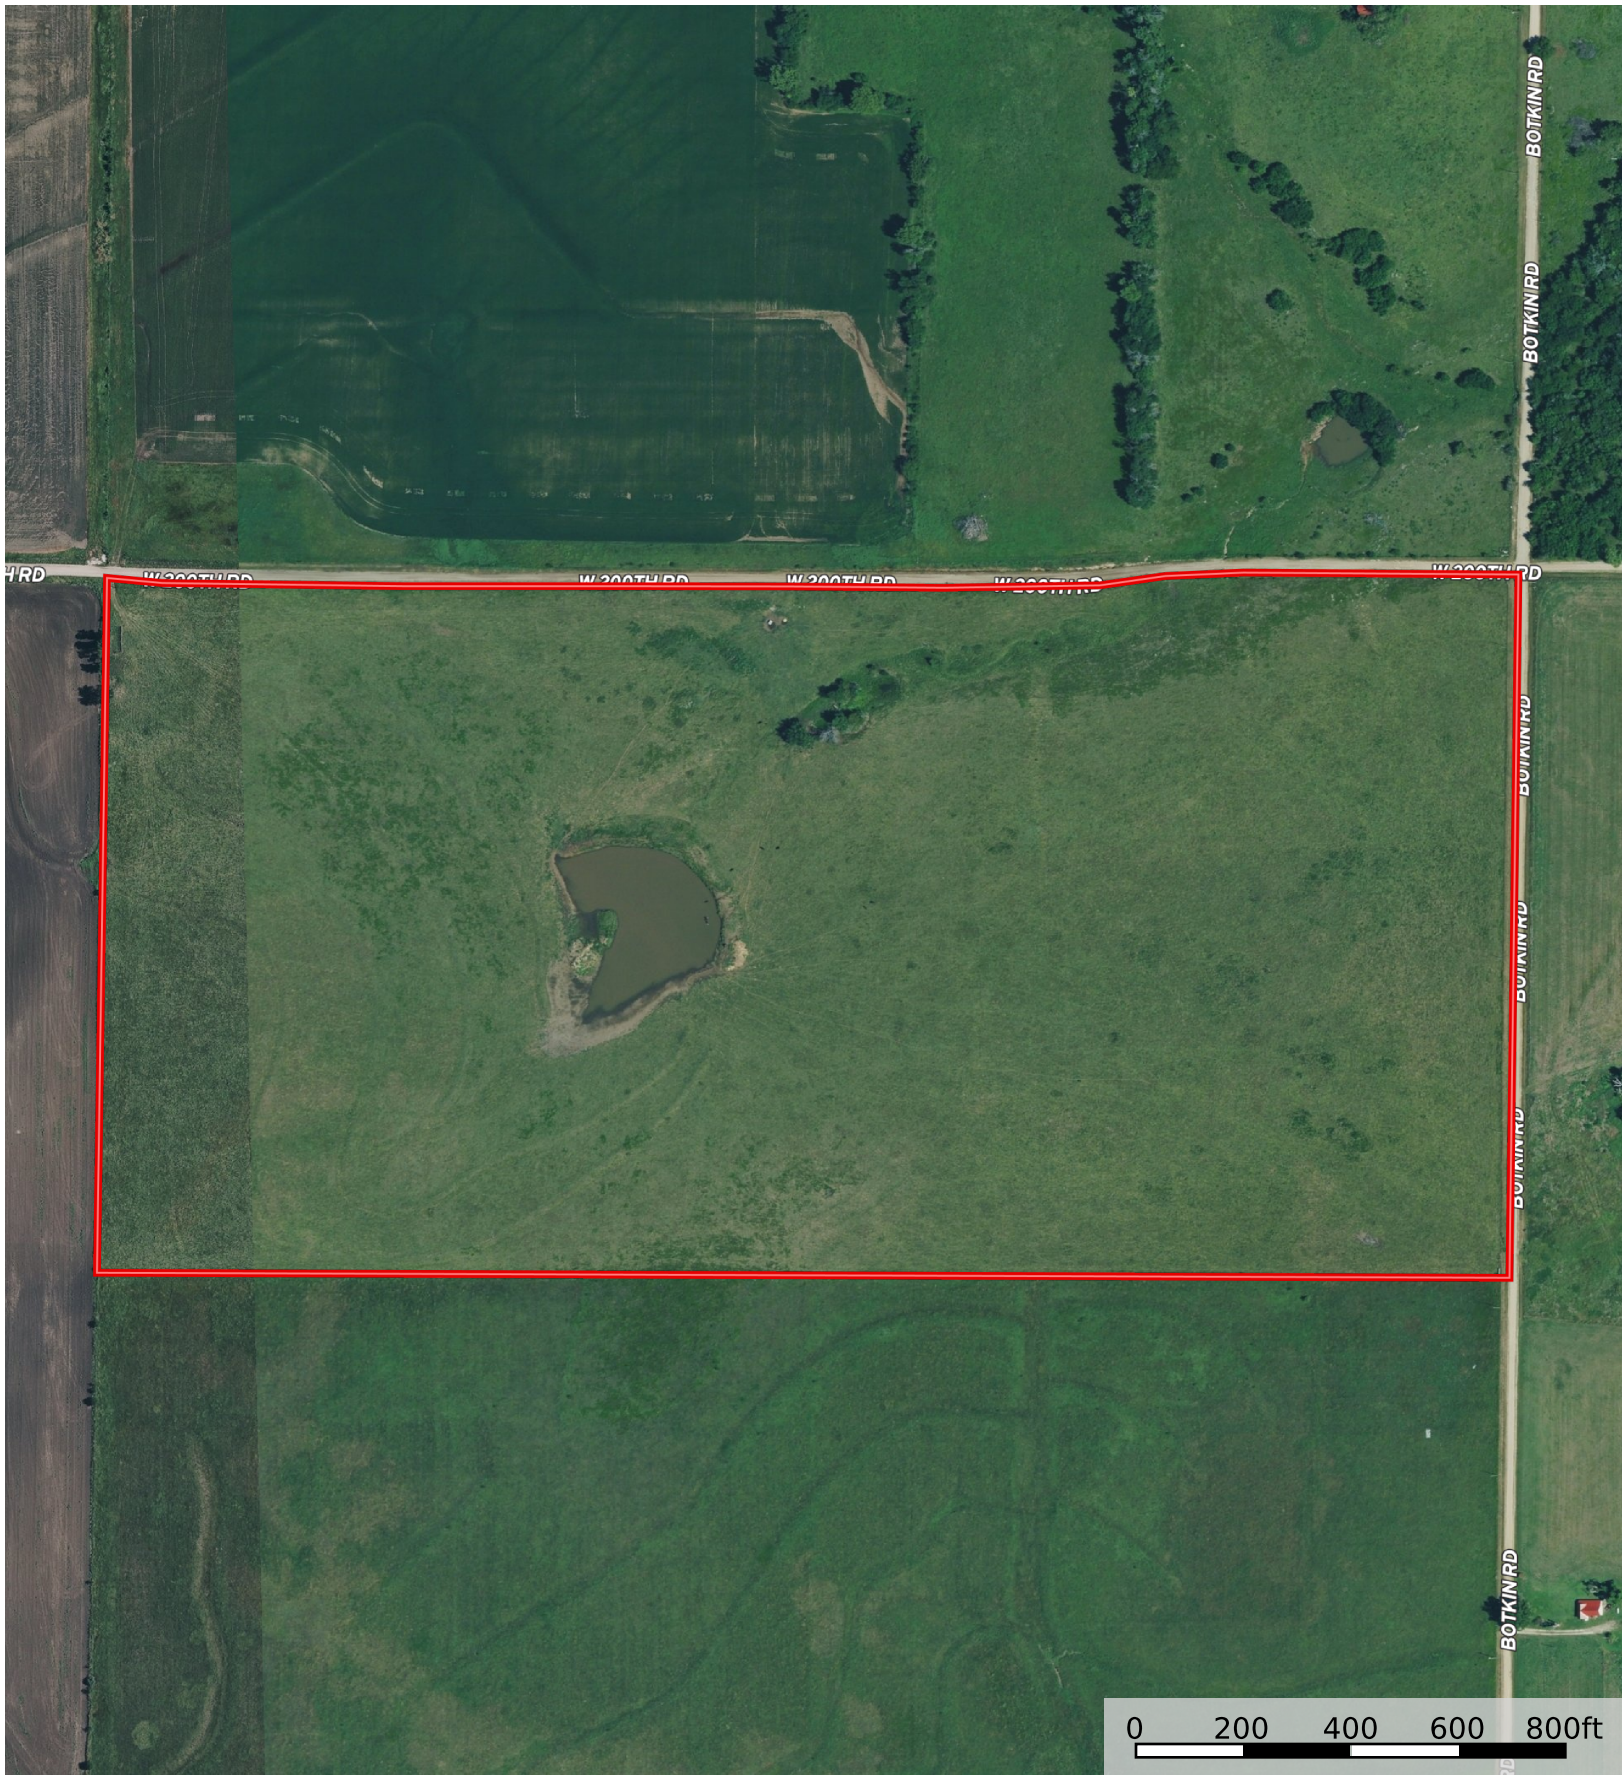

Stewart Tract 3

Linn County, Kansas, 78 AC +/-

Boundary