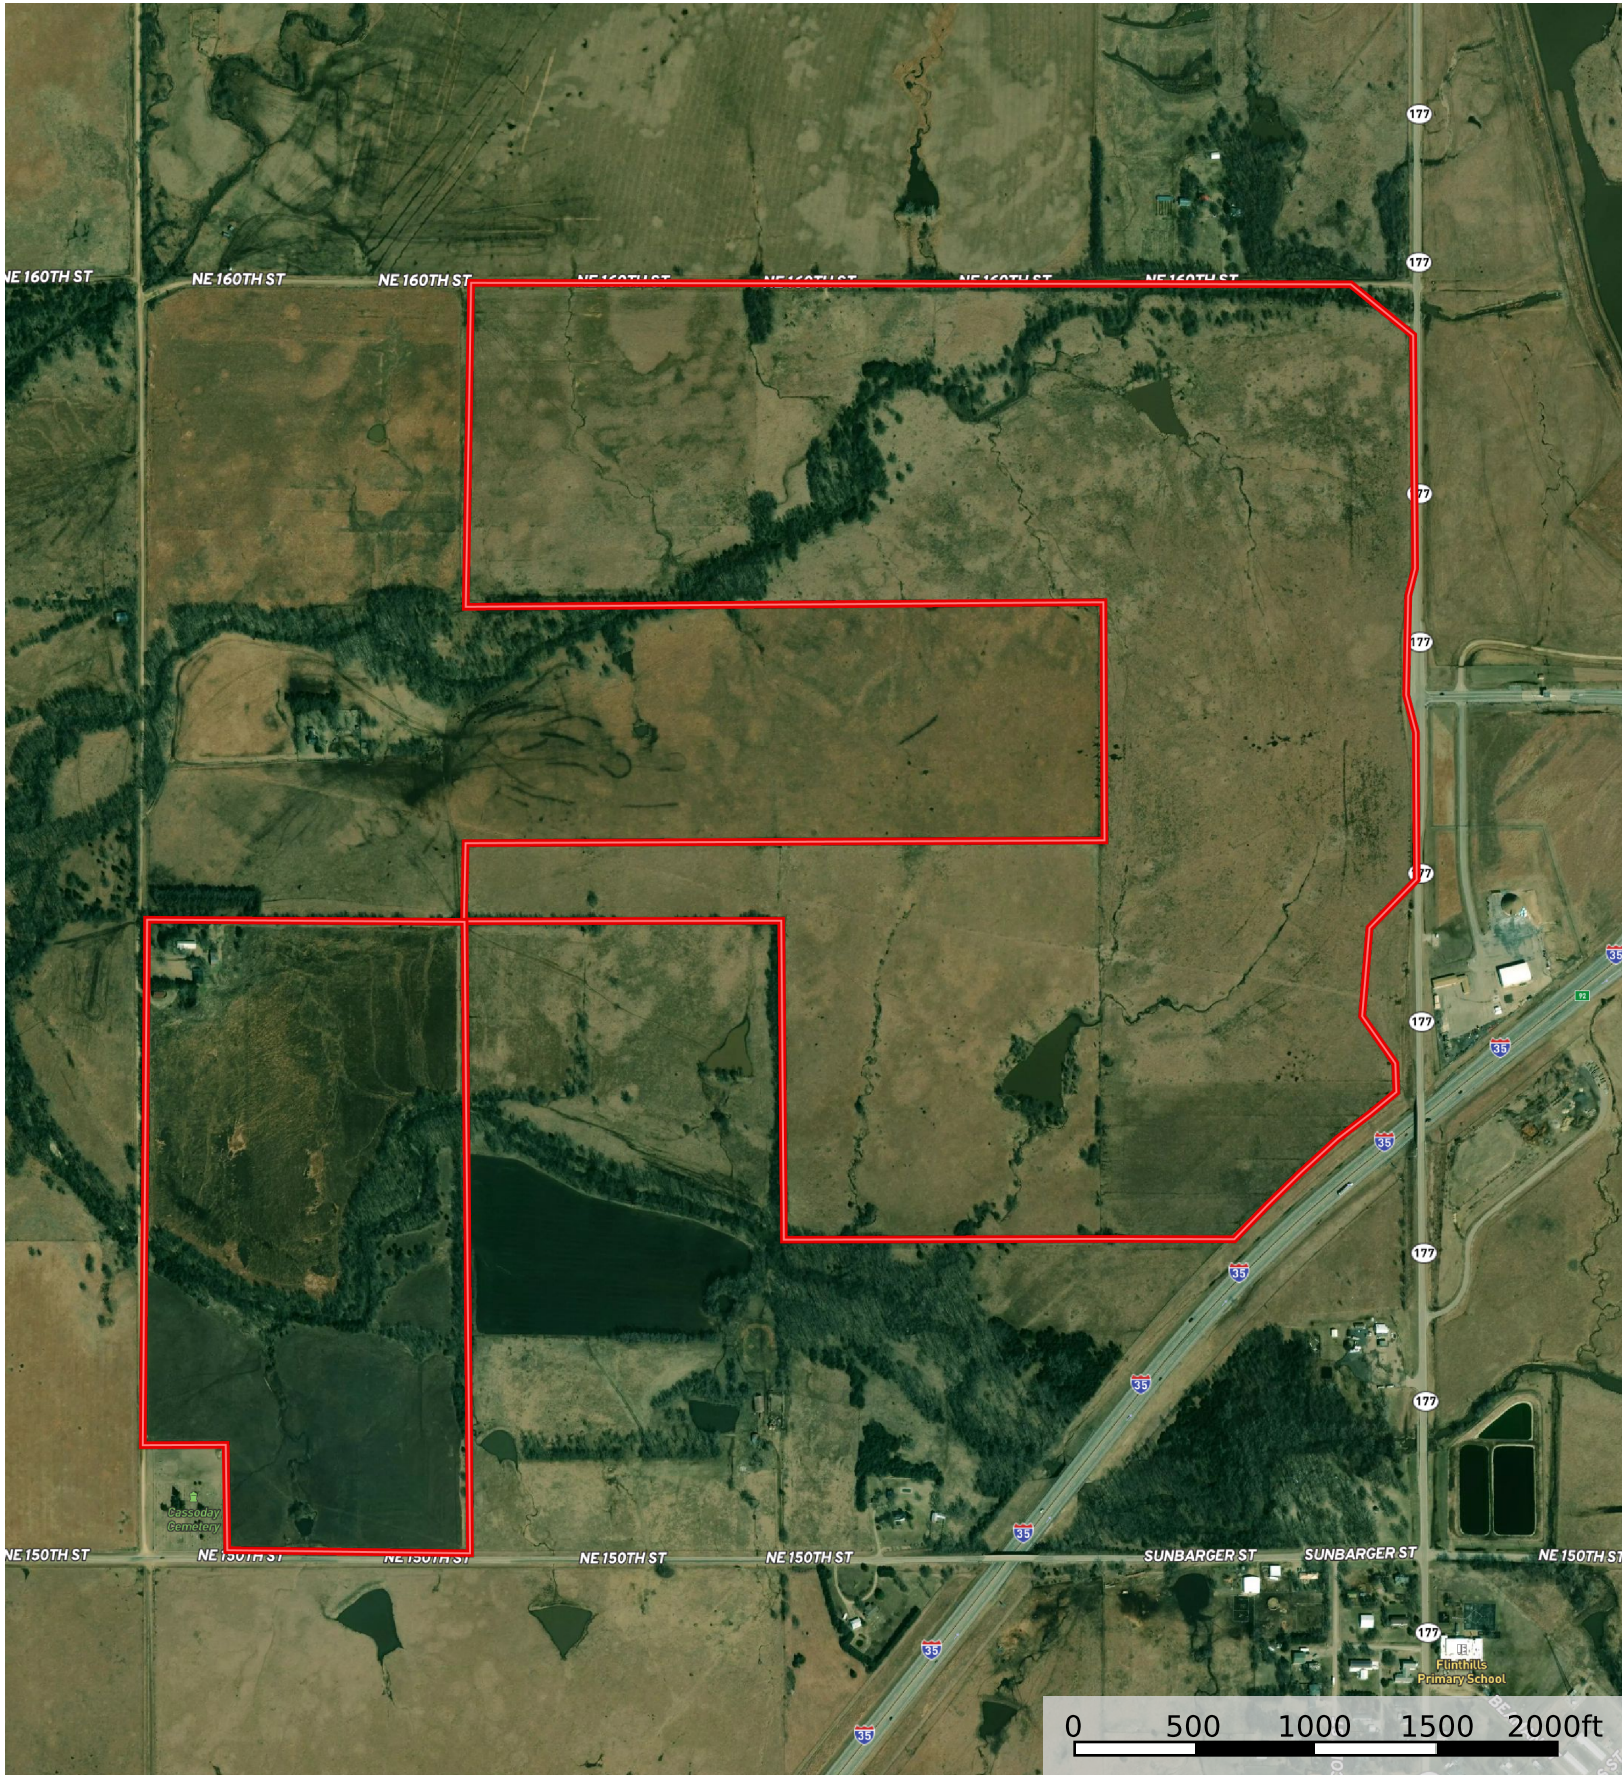

# Hoy Family Rev Trust Tract 2

Butler County, Kansas, 326 AC +/-

 Boundary