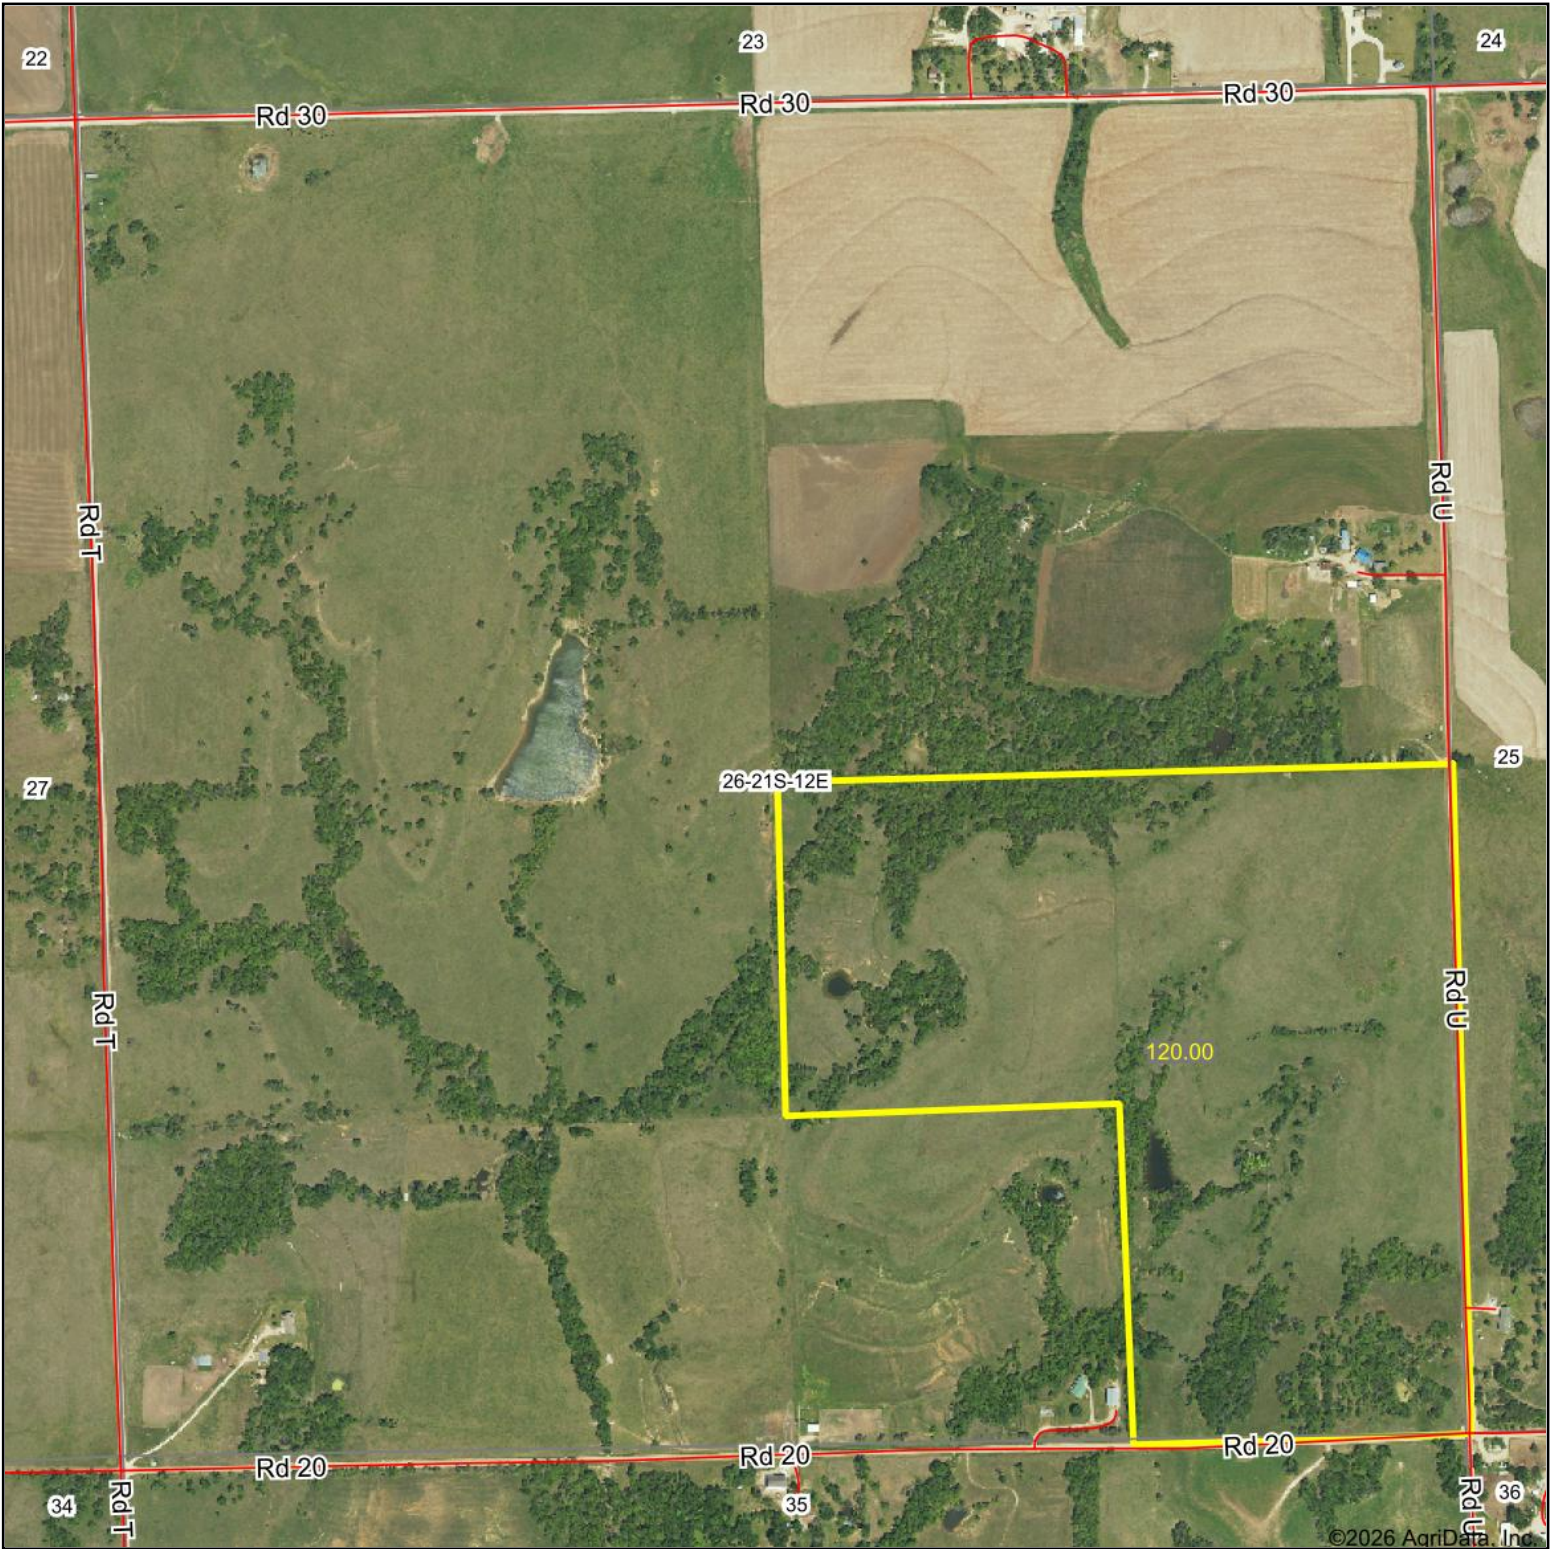

# Aerial Map

Boundary Center: 38.189892, -96.053339

**26-21S-12E**  
**Lyon County**  
**Kansas**