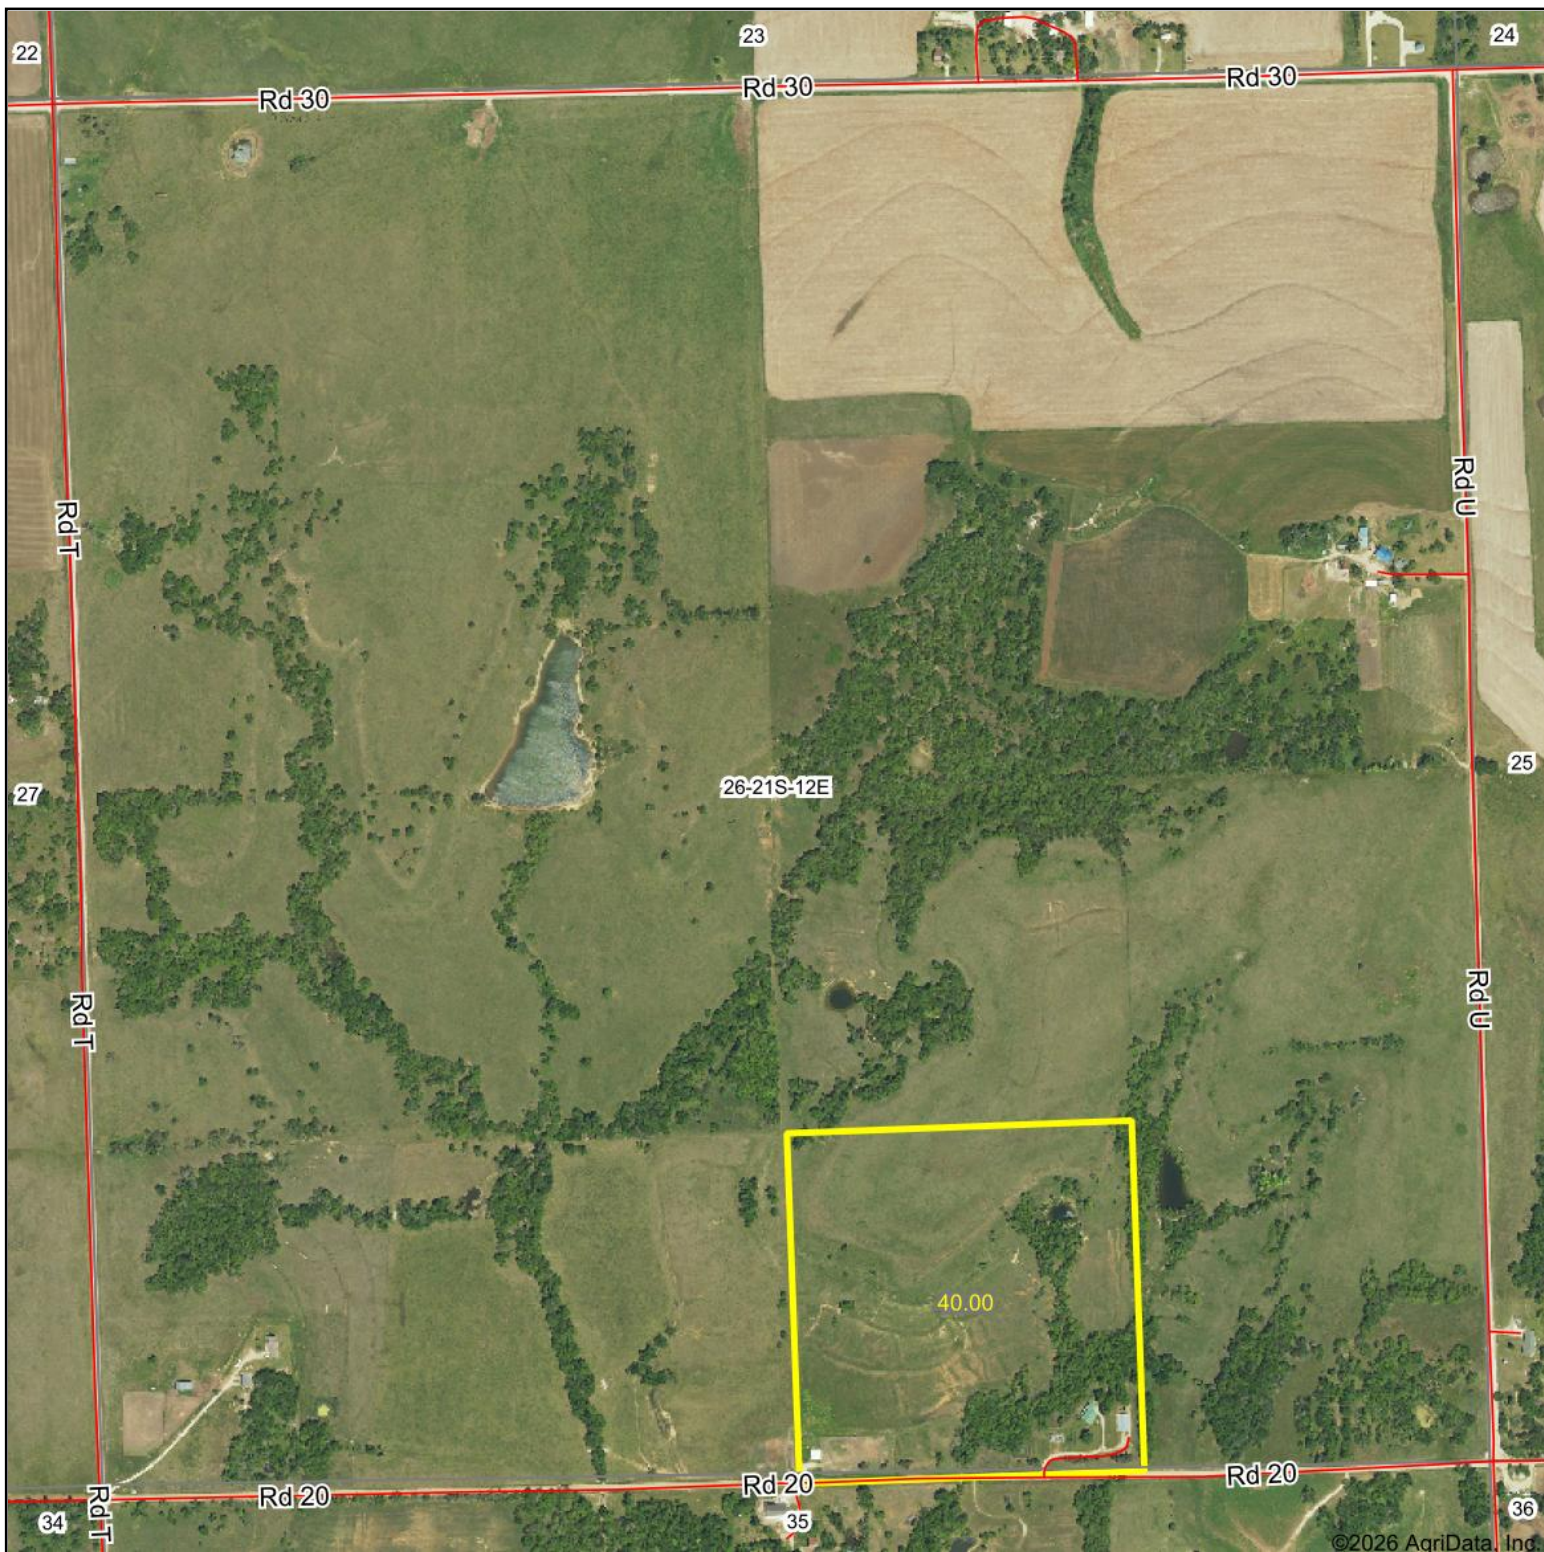

Aerial Map

Boundary Center: 38.188107, -96.055675

26-21S-12E
Lyon County
Kansas